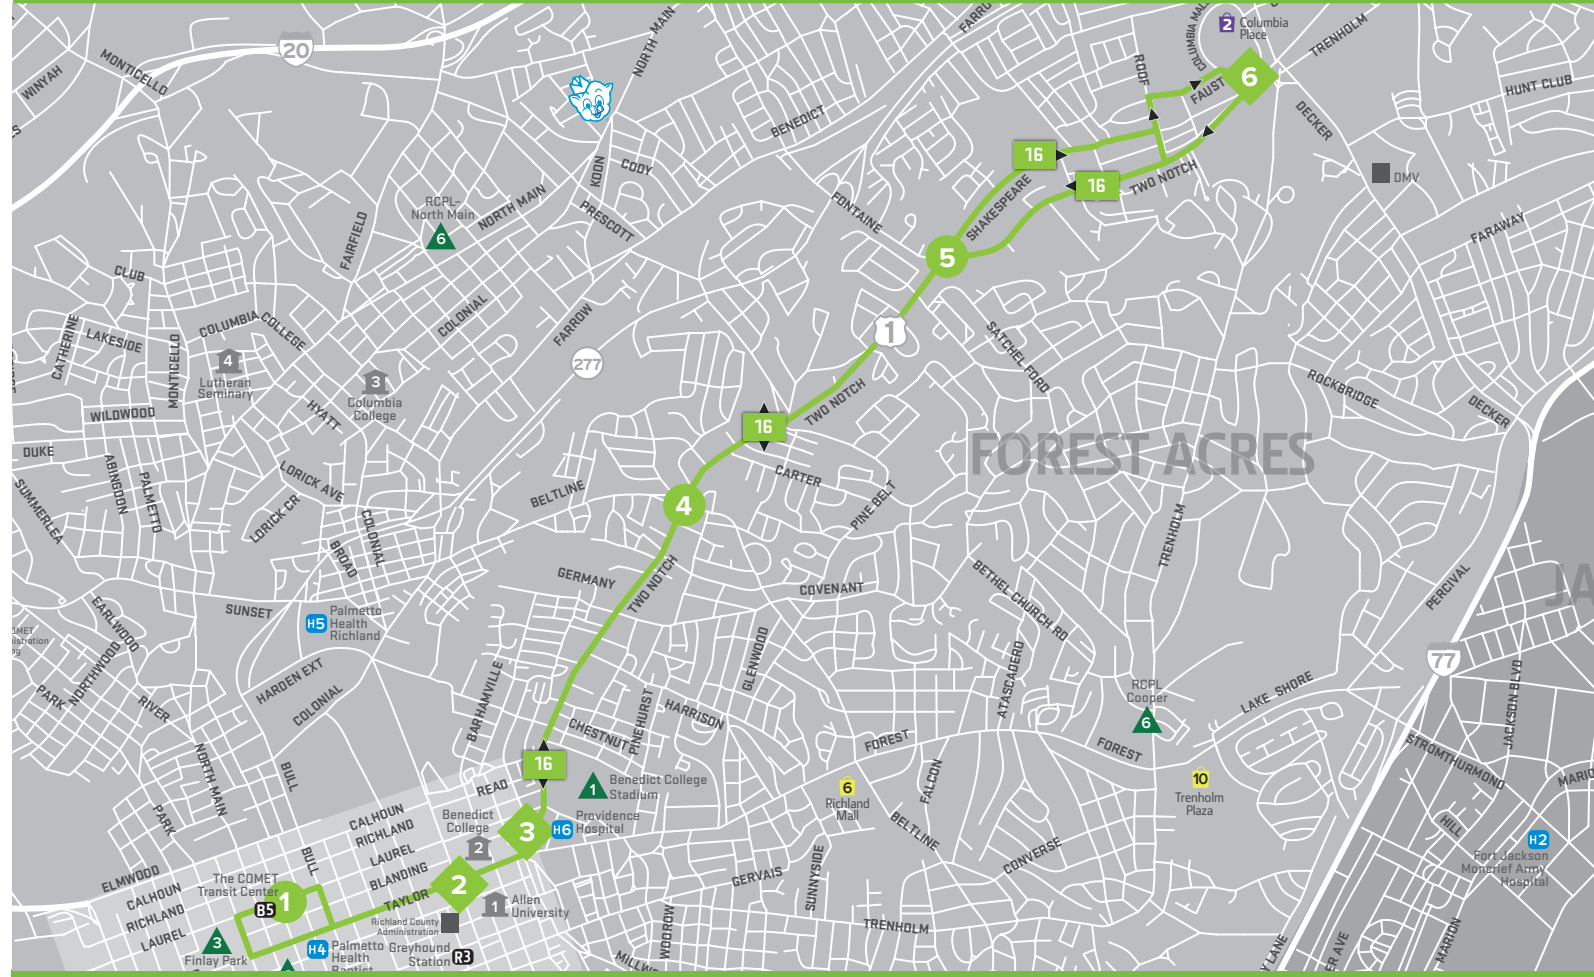

ROUTE 16 Two Notch COLUMBIA PLACE MALL » TRANSIT CENTER Weekend Service

Questions? (803) 255-7100

WEEKEND

ROUTE 16 OUTBOUND | Transit Center to Columbia Place Mall

1	2	3	4	5	6	6	5	4	3	2	1
TRANSIT CENTER	TAYLOR & HARDEN	TWO NOTCH & TAYLOR	TWO NOTCH & BELT LINE	TWO NOTCH & SHAKESPEARE	COLUMBIA PLACE MALL	COLUMBIA PLACE MALL	TWO NOTCH & SHAKESPEARE	TWO NOTCH & BELT LINE	TWO NOTCH & TAYLOR	TAYLOR & HARDEN	TRANSIT CENTER
DPT	ARR	ARR	ARR	ARR	ARR	DPT	ARR	ARR	ARR	ARR	ARR
7:00 AM	7:03 AM	7:07 AM	7:14 AM	7:21 AM	7:27 AM	7:28 AM	7:33 AM	7:39 AM	7:46 AM	7:49 AM	7:55 AM
8:00 AM	8:03 AM	8:07 AM	8:14 AM	8:21 AM	8:27 AM	8:28 AM	8:33 AM	8:39 AM	8:46 AM	8:49 AM	8:55 AM
9:00 AM	9:03 AM	9:07 AM	9:14 AM	9:21 AM	9:27 AM	9:28 AM	9:33 AM	9:39 AM	9:46 AM	9:49 AM	9:55 AM
10:00 AM	10:03 AM	10:07 AM	10:14 AM	10:21 AM	10:27 AM	10:28 AM	10:33 AM	10:39 AM	10:46 AM	10:49 AM	10:55 AM
11:00 AM	11:03 AM	11:07 AM	11:14 AM	11:21 AM	11:27 AM	11:28 AM	11:33 AM	11:39 AM	11:46 AM	11:49 AM	11:55 AM
12:00 PM	12:03 PM	12:07 PM	12:14 PM	12:21 PM	12:27 PM	12:28 PM	12:33 PM	12:39 PM	12:46 PM	12:49 PM	12:55 PM
1:00 PM	1:03 PM	1:07 PM	1:14 PM	1:21 PM	1:27 PM	1:28 PM	1:33 PM	1:39 PM	1:46 PM	1:49 PM	1:55 PM
2:00 PM	2:03 PM	2:07 PM	2:14 PM	2:21 PM	2:27 PM	2:28 PM	2:33 PM	2:39 PM	2:46 PM	2:49 PM	2:55 PM
3:00 PM	3:03 PM	3:07 PM	3:14 PM	3:21 PM	3:27 PM	3:28 PM	3:33 PM	3:39 PM	3:46 PM	3:49 PM	3:55 PM
4:00 PM	4:03 PM	4:07 PM	4:14 PM	4:21 PM	4:27 PM	4:28 PM	4:33 PM	4:39 PM	4:46 PM	4:49 PM	4:55 PM
5:00 PM	5:03 PM	5:07 PM	5:14 PM	5:21 PM	5:27 PM	5:28 PM	5:33 PM	5:39 PM	5:46 PM	5:49 PM	5:55 PM
6:00 PM	6:03 PM	6:07 PM	6:14 PM	6:21 PM	6:27 PM	6:28 PM	6:33 PM	6:39 PM	6:46 PM	6:49 PM	6:55 PM
7:00 PM	7:03 PM	7:07 PM	7:14 PM	7:21 PM	7:27 PM	7:28 PM	7:33 PM	7:39 PM	7:46 PM	7:49 PM	7:55 PM

ROUTE 16 INBOUND | Columbia Place Mall to Transit Center

ROUTE 16 Two Notch

COLUMBIA PLACE MALL » TRANSIT CENTER
Weekday & Weekend Service