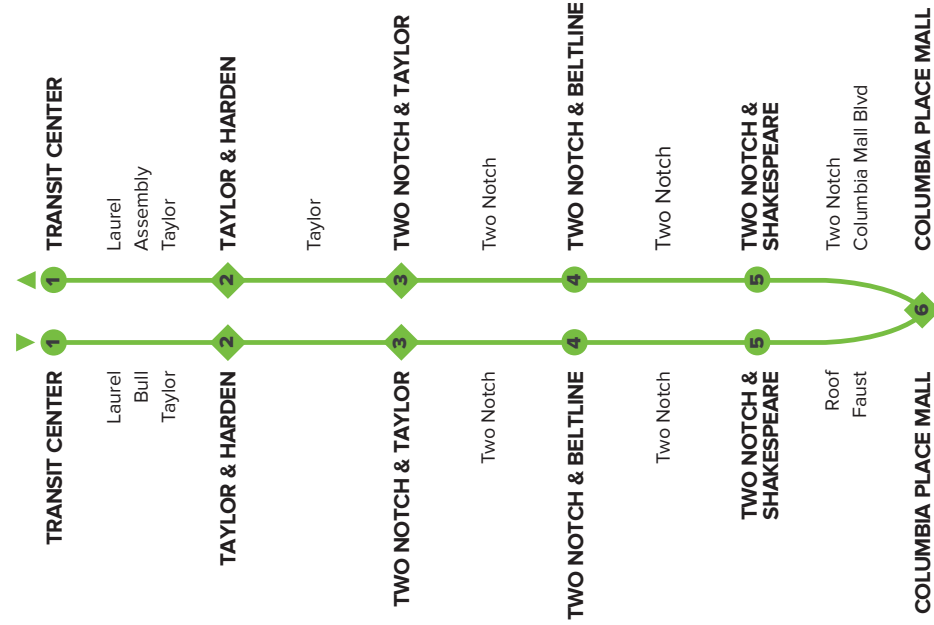

Customers can purchase All-day, 5-day, 7-day and 31-Day passes at the Customer Service desk of the North Main Piggy Wiggly grocery store. Piggy Wiggly accepts cash, checks, debit/credit cards and Greenbox.

FARE INFORMATION	Regular	Half Pass
Regular Fare	$ 1.50	
Half Fare	$ 0.75	
All Day	$ 3.00	$ 1.50
5-Day	$ 12.00	$ 6.00
7-Day	$ 14.00	$ 7.00
31-Day	$ 40.00	$ 20.00

The COMET does not issue transfers.

All fares can be purchased at the farebox except a 31-day card, which is available at the transfer center. The 31-day fare-card is your best value. Please tell your bus driver what type of fare media you would like **before** purchasing your fare.

Free and Half Fare:

Children 39 inches and smaller ride The COMET for free. For half fare, seniors (65+) must show a state-issued ID; persons with disabilities must show a The COMET issued special needs card (for special needs application call (803)255-7133); individuals bearing a valid Medicare card are eligible for half fare. All transit vehicles are ADA accessible.

Half Pass Program

The COMET now has a program for half price media. Anyone may purchase half fare cards but passengers must have a The COMET issued ID card to use them. ID's are issued by appointment at the Lowell C. Spires, Jr. Regional Transit Facility (3613 Lucius Road, Route 6). Persons meeting the following criteria may get a The COMET ID:

Type of Identification required for ID
Youth*
State-issued ID or birth certificate with parent's State-issued ID or guardianship papers and guardian's State-issued ID.
Persons with disability
The COMET-issued special needs card and State-issued ID
Medicare
Medicare card and State-issued ID
Seniors (65+)
State-issued ID
Veterans
Military ID card or DD-214 with State-issued ID

*Children taller than 39 inches but 15 and younger ride free with The COMET ID; 16 & 17 year old passengers ride half fare with The COMET ID.

7340_07 102014

Visit us at www.CatchTheCOMET.org. For more information, please call our customer service line at (803) 255-7100.

The COMET is not responsible for any lost, damaged, or stolen passes.

Follow us on Facebook/CatchTheComet and Twitter @CatchTheComet

ROUTE 16 TWO NOTCH

Weekday Service

Effective October 10, 2014

WEEKDAYS

Every 30 minutes 6:00 AM - 9:55 PM

WEEKEND

Hourly 7:00 AM - 7:55 PM

Downtown Transit Center

Benedict College

Allen University

Columbia Place Mall

Virginia College