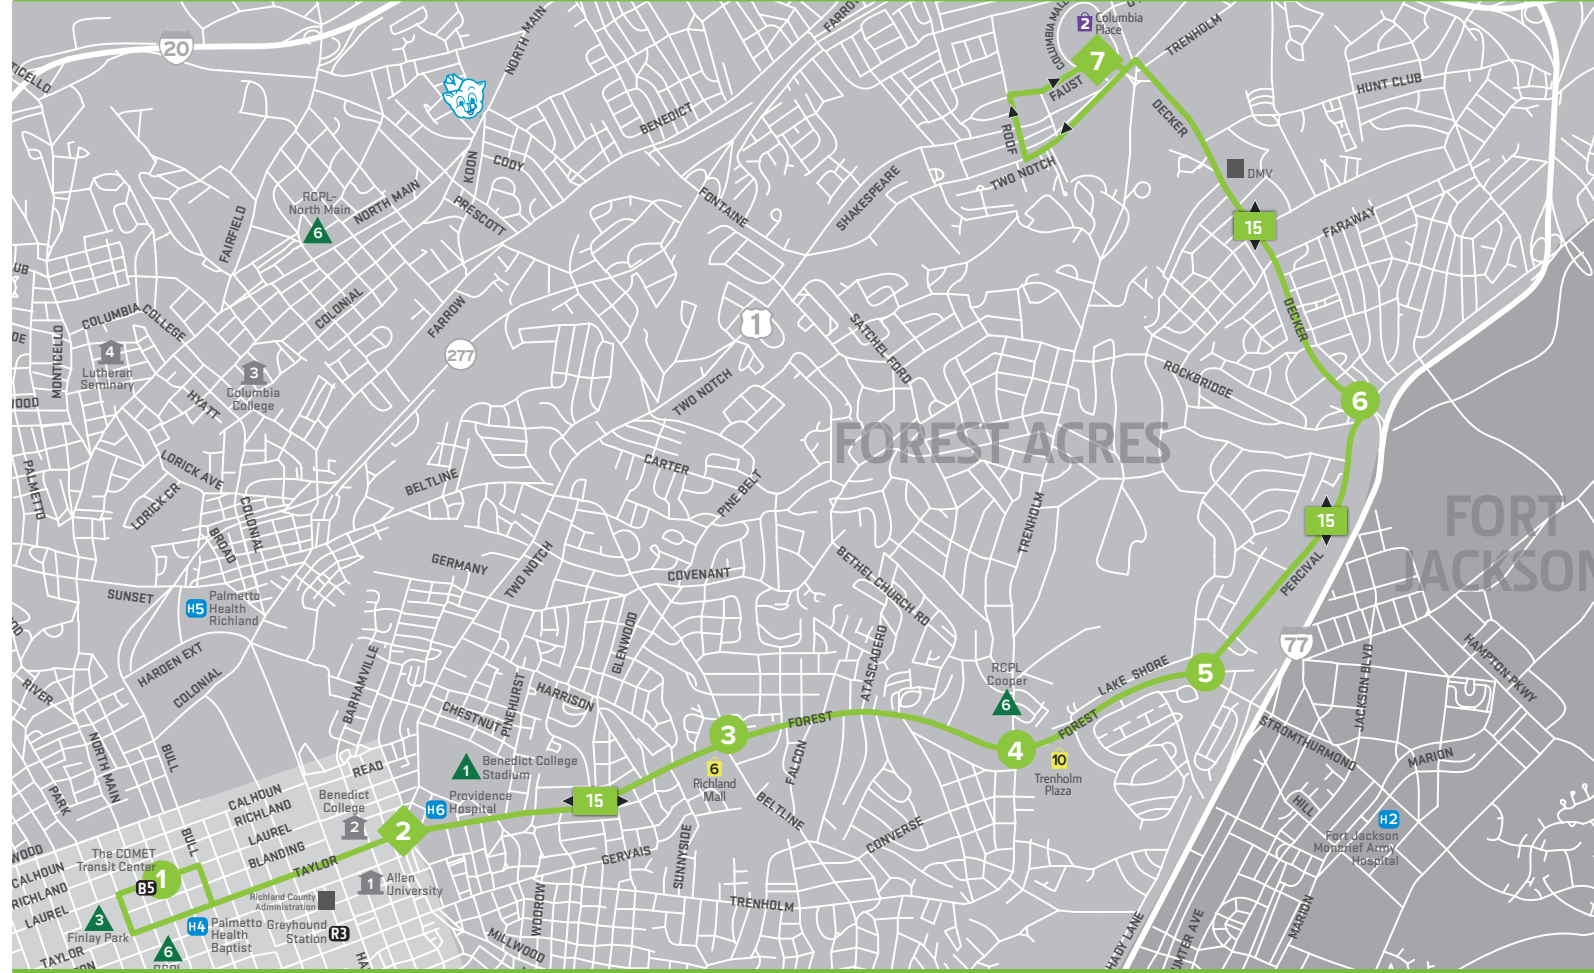

ROUTE 15 Forest/Decker COLUMBIA PLACE MALL » TRANSIT CENTER Weekend Service

Questions? (803) 255-7100

WEEKEND

ROUTE 15 OUTBOUND | Transit Center to Columbia Place Mall							ROUTE 15 INBOUND | Columbia Place Mall to Transit Center						
1	2	3	4	5	6	7	7	6	5	4	3	2	1
TRANSIT CENTER	LYON & FOREST DR	FOREST DR. & BELTLINE	FOREST & TRENHOLM	FOREST & PERCIVAL	DECKER & PERCIVAL	COLUMBIA PLACE MALL	COLUMBIA PLACE MALL	DECKER & PERCIVAL	FOREST & PERCIVAL	FOREST & TRENHOLM	FOREST DR. & BELTLINE	TWO NOTCH AND FOREST	TRANSIT CENTER
DPT	ARR	ARR	ARR	ARR	ARR	ARR	DPT	ARR	ARR	ARR	ARR	ARR	ARR
7:00 AM	7:06 AM	7:12 AM	7:17 AM	7:22 AM	7:27 AM	7:39 AM	6:46 AM	6:52 AM	6:58 AM	7:03 AM	7:08 AM	7:13 AM	7:25 AM
8:00 AM	8:06 AM	8:12 AM	8:17 AM	8:22 AM	8:27 AM	8:39 AM	7:46 AM	7:52 AM	7:58 AM	8:03 AM	8:08 AM	8:13 AM	8:25 AM
9:00 AM	9:06 AM	9:12 AM	9:17 AM	9:22 AM	9:27 AM	9:39 AM	8:46 AM	8:52 AM	8:58 AM	9:03 AM	9:08 AM	9:13 AM	9:25 AM
10:00 AM	10:06 AM	10:12 AM	10:17 AM	10:22 AM	10:27 AM	10:39 AM	9:46 AM	9:52 AM	9:58 AM	10:03 AM	10:08 AM	10:13 AM	10:25 AM
11:00 AM	11:06 AM	11:12 AM	11:17 AM	11:22 AM	11:27 AM	11:39 AM	10:46 AM	10:52 AM	10:58 AM	11:03 AM	11:08 AM	11:13 AM	11:25 AM
12:00 PM	12:06 PM	12:12 PM	12:17 PM	12:22 PM	12:27 PM	12:39 PM	11:46 AM	11:52 AM	11:58 AM	12:03 PM	12:08 PM	12:13 PM	12:25 PM
1:00 PM	1:06 PM	1:12 PM	1:17 PM	1:22 PM	1:27 PM	1:39 PM	1:46 PM	1:52 PM	1:58 PM	2:03 PM	2:08 PM	2:13 PM	2:25 PM
2:00 PM	2:06 PM	2:12 PM	2:17 PM	2:22 PM	2:27 PM	2:39 PM	2:46 PM	2:52 PM	2:58 PM	3:03 PM	3:08 PM	3:13 PM	3:25 PM
3:00 PM	3:06 PM	3:12 PM	3:17 PM	3:22 PM	3:27 PM	3:39 PM	3:46 PM	3:52 PM	3:58 PM	4:03 PM	4:08 PM	4:13 PM	4:25 PM
4:00 PM	4:06 PM	4:12 PM	4:17 PM	4:22 PM	4:27 PM	4:39 PM	4:46 PM	4:52 PM	4:58 PM	5:03 PM	5:08 PM	5:13 PM	5:25 PM
5:00 PM	5:06 PM	5:12 PM	5:17 PM	5:22 PM	5:27 PM	5:39 PM	5:46 PM	5:52 PM	5:58 PM	6:03 PM	6:08 PM	6:13 PM	6:25 PM
6:00 PM	6:06 PM	6:12 PM	6:17 PM	6:22 PM	6:27 PM	6:39 PM	6:46 PM	6:52 PM	6:58 PM	7:03 PM	7:08 PM	7:13 PM	7:25 PM
7:00 PM	7:06 PM	7:12 PM	7:17 PM	7:22 PM	7:27 PM	7:39 PM	7:46 PM	7:52 PM	7:58 PM	8:03 PM	8:08 PM	8:13 PM	8:25 PM
8:00 PM	8:06 PM	8:12 PM	8:17 PM	8:22 PM	8:27 PM	8:39 PM	8:46 PM	8:52 PM	8:58 PM	9:03 PM	9:08 PM	9:13 PM	9:25 PM