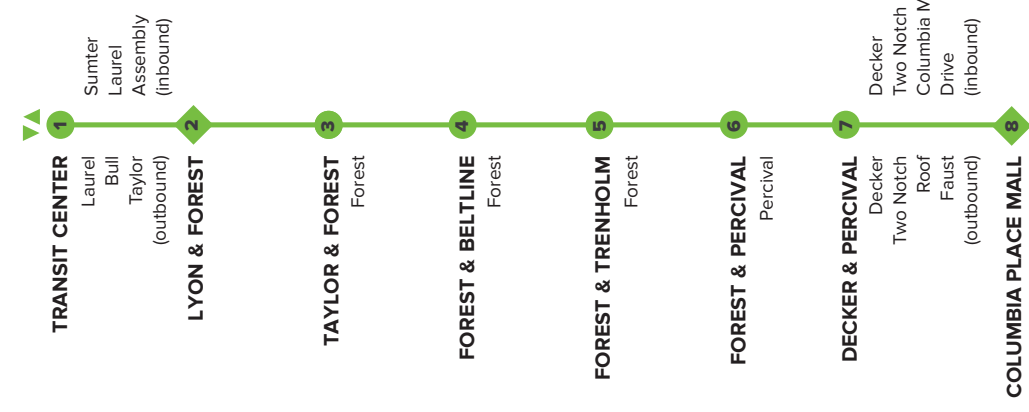

ROUTE 15 Forest/Decker COLUMBIA PLACE MALL » TRANSIT CENTER Weekday & Weekend Service

Customers can purchase All-day, 5-day, 7-day and 31-Day passes at the Customer Service desk of the North Main Piggy Wiggly grocery store. Piggy Wiggly accepts cash, checks, debit/credit cards and Greenbox.

FARE INFORMATION	Regular	Half Pass
Regular Fare	$ 1.50	
Half Fare	$ 0.75	
All Day	$ 3.00	$ 1.50
5-Day	$ 12.00	$ 6.00
7-Day	$ 14.00	$ 7.00
31-Day	$ 40.00	$ 20.00

The COMET does not issue transfers.

All fares can be purchased at the farebox except a 31-day card, which is available at the transfer center. The 31-day fare-card is your best value. Please tell your bus driver what type of fare media you would like **before** purchasing your fare.

Free and Half Fare:

Children 39 inches and smaller ride The COMET for free. For half fare, seniors (65+) must show a state-issued ID; persons with disabilities must show a The COMET issued special needs card (for special needs application call (803)255-7133); individuals bearing a valid Medicare card are eligible for half fare. All transit vehicles are ADA accessible.

Half Pass Program

The COMET now has a program for half price media. Anyone may purchase half fare cards but passengers must have a The COMET issued ID card to use them. ID's are issued by appointment at the Lowell C. Spires, Jr. Regional Transit Facility (3613 Lucius Road, Route 6). Persons meeting the following criteria may get a The COMET ID:

Type of Identification required for ID

Youth*	State-issued ID or birth certificate with parent's State-issued ID or guardianship papers and guardian's State-issued ID.
Persons with disability	The COMET-issued special needs card and State-issued ID
Medicare	Medicare card and State-issued ID
Seniors (65+)	State-issued ID
Veterans	Military ID card or DD-214 with State-issued ID

*Children taller than 39 inches but 15 and younger ride free with The COMET ID; 16 & 17 year old passengers ride half fare with The COMET ID.

No service on Thanksgiving Day and Christmas Day. Other holiday service subject to change. Visit us at www.CatchTheCOMET.org. For more information, please call our customer service line at (803) 255-7100. The COMET is not responsible for any lost, damaged, or stolen passes. Follow us on Facebook/CatchTheComet and Twitter @CatchTheComet

7340_07 102014