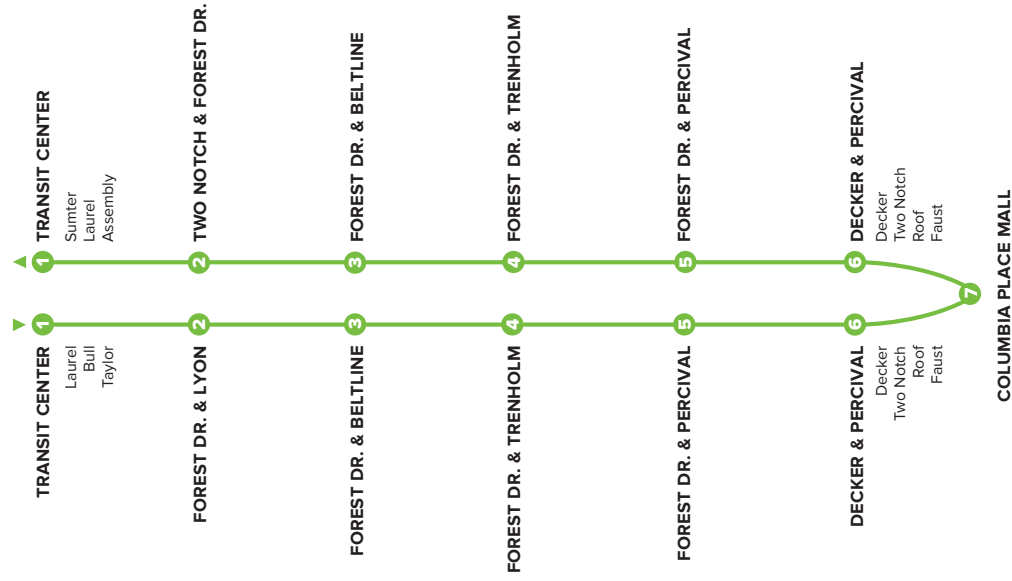

ROUTE 15 Forest/Decker

COLUMBIA PLACE MALL » TRANSIT CENTER
Weekday & Weekend Service

Customers can purchase All-day, 5-day, 7-day and 31-Day passes at the Customer Service desk of the North Main Piggly Wiggly grocery store. Piggly Wiggly accepts cash, checks, debit/credit cards and Greenbox.

FARE INFORMATION	Regular	Half Pass
Regular Fare	$ 1.50	
Half Fare	$ 0.75	
All Day	$ 3.00	$ 1.50
5-Day	$ 12.00	$ 6.00
7-Day	$ 14.00	$ 7.00
31-Day	$ 40.00	$ 20.00

The COMET does not issue transfers.

All fares can be purchased at the farebox except a 31-day card, which is available at the transfer center. The 31-day fare-card is your best value. Please tell your bus driver what type of fare media you would like **before** purchasing your fare.

Free and Half Fare:

Children 15 and younger ride The COMET for free. Children 39 inches tall or smaller do not need identification to ride for free; children taller than 39 inches require a The COMET-issued ID card to ride for free. To pay the half fare on the bus, seniors (65+) must show a state-issued ID; Medicare recipients must show a Medicare Card and a state-issued ID; persons with disabilities must have a The COMET-issued HALF PASS ID (for disability application call 803-255-7133). All transit vehicles are ADA accessible.

Half Pass Program

The COMET now has a program for half price media. Anyone may purchase half fare cards but passengers must have a The COMET-issued ID card to use them. ID's are issued by appointment at the Lowell C. Spires, Jr. Regional Transit Facility (3613 Lucius Road, Route 6). Persons meeting the following criteria may get a The COMET ID:

Type of identification required for ID

Youth*	State-issued ID or birth certificate with parent's State-issued ID or guardianship papers and guardian's State-issued ID.
Persons with disability	The COMET-issued special needs card and State-issued ID
Medicare	Medicare card and State-issued ID
Seniors (65+)	State-issued ID
Veterans	Military ID card or DD-214 with State-issued ID

*Children taller than 39 inches but 15 and younger ride free with The COMET ID; 16 & 17 year old passengers ride half fare with The COMET ID.

No service on Thanksgiving Day and Christmas Day. Other holiday service subject to change. Visit us at www.CatchTheComet.org. For more information, please call our customer service line at (803) 255-7100. The COMET is not responsible for any lost, damaged, or stolen passes. Follow us on Facebook/CatchTheComet and Twitter @CatchTheComet

7340_37 022017

ROUTE 15 FOREST DRIVE/DECKER

Weekday & Weekend Service
Effective September 8, 2015

WEEKDAYS
Every 30 minutes 6:14 AM - 12:24 AM

WEEKEND
Hourly 6:46 AM - 10:25 PM

- Downtown Transit Center
- Benedict College
- Allen University
- Richland Mall
- Trenholm Plaza
- Fort Jackson
- Columbia Place Mall
- Decker Boulevard