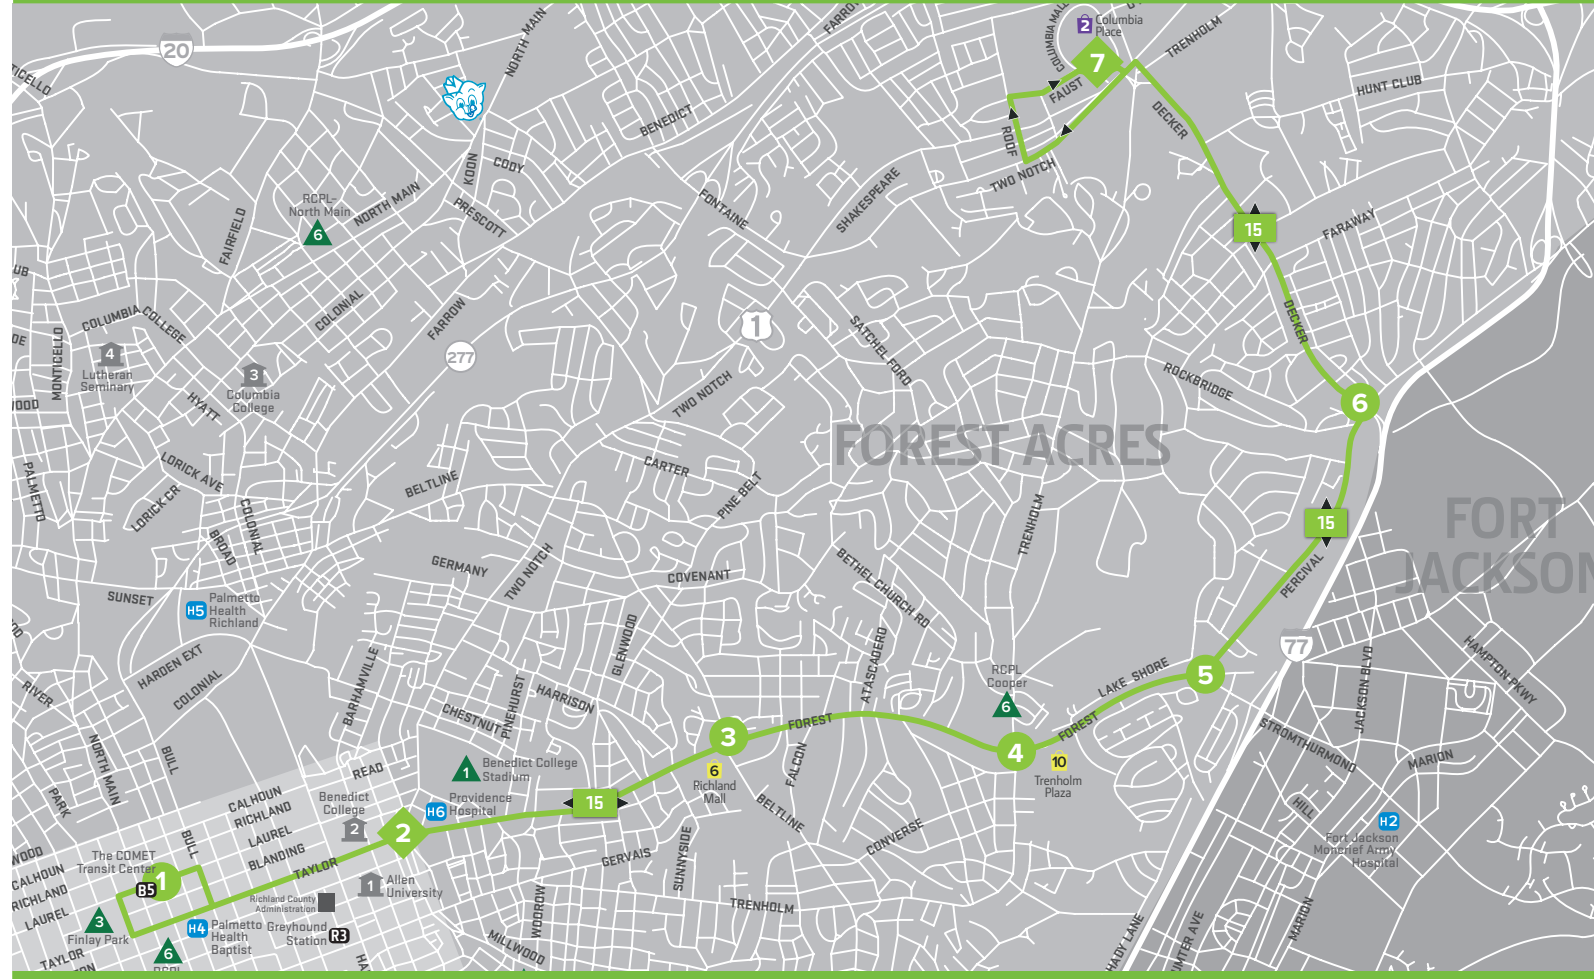

ROUTE 15 Forest/Decker COLUMBIA PLACE MALL » TRANSIT CENTER Weekend Service

Questions? (803) 255-7100

WEEKEND

ROUTE 15 OUTBOUND | Transit Center to Columbia Place Mall

TRANSIT CENTER SUMTER & LAUREL	LYON & FOREST DR.	FOREST DR. & BELTLINE	FOREST DR. & TRENHOLM	FOREST DR. & PERCIVAL	DECKER & PERCIVAL	COLUMBIA PLACE MALL
DPT	ARR	ARR	ARR	ARR	ARR	ARR
7:00 AM	7:06 AM	7:12 AM	7:17 AM	7:22 AM	7:27 AM	7:39 AM
8:00 AM	8:06 AM	8:12 AM	8:17 AM	8:22 AM	8:27 AM	8:39 AM
9:00 AM	9:06 AM	9:12 AM	9:17 AM	9:22 AM	9:27 AM	9:39 AM
10:00 AM	10:06 AM	10:12 AM	10:17 AM	10:22 AM	10:27 AM	10:39 AM
11:00 AM	11:06 AM	11:12 AM	11:17 AM	11:22 AM	11:27 AM	11:39 AM
12:00 PM	12:06 PM	12:12 PM	12:17 PM	12:22 PM	12:27 PM	12:39 PM
1:00 PM	1:06 PM	1:12 PM	1:17 PM	1:22 PM	1:27 PM	1:39 PM
2:00 PM	2:06 PM	2:12 PM	2:17 PM	2:22 PM	2:27 PM	2:39 PM
3:00 PM	3:06 PM	3:12 PM	3:17 PM	3:22 PM	3:27 PM	3:39 PM
4:00 PM	4:06 PM	4:12 PM	4:17 PM	4:22 PM	4:27 PM	4:39 PM
5:00 PM	5:06 PM	5:12 PM	5:17 PM	5:22 PM	5:27 PM	5:39 PM
6:00 PM	6:06 PM	6:12 PM	6:17 PM	6:22 PM	6:27 PM	6:39 PM
7:00 PM	7:06 PM	7:12 PM	7:17 PM	7:22 PM	7:27 PM	7:39 PM
8:00 PM	8:06 PM	8:12 PM	8:17 PM	8:22 PM	8:27 PM	8:39 PM
9:00 PM	9:06 PM	9:12 PM	9:17 PM	9:22 PM	9:27 PM	9:39 PM

ROUTE 15 INBOUND | Columbia Place Mall to Transit Center

COLUMBIA PLACE MALL	DECKER & PERCIVAL	FOREST DR. & PERCIVAL	FOREST DR. & TRENHOLM	FOREST DR. & BELTLINE	TWO NOTCH & FOREST DR.	TRANSIT CENTER SUMTER & LAUREL
DPT	ARR	ARR	ARR	ARR	ARR	ARR
6:46 AM	6:52 AM	6:58 AM	7:03 AM	7:08 AM	7:13 AM	7:25 AM
7:46 AM	7:52 AM	7:58 AM	8:03 AM	8:08 AM	8:13 AM	8:25 AM
8:46 AM	8:52 AM	8:58 AM	9:03 AM	9:08 AM	9:13 AM	9:25 AM
9:46 AM	9:52 AM	9:58 AM	10:03 AM	10:08 AM	10:13 AM	10:25 AM
10:46 AM	10:52 AM	10:58 AM	11:03 AM	11:08 AM	11:13 AM	11:25 AM
11:46 AM	11:52 AM	11:58 AM	12:03 PM	12:08 PM	12:13 PM	12:25 PM
12:46 PM	12:52 PM	12:58 PM	1:03 PM	1:08 PM	1:13 PM	1:25 PM
1:46 PM	1:52 PM	1:58 PM	2:03 PM	2:08 PM	2:13 PM	2:25 PM
2:46 PM	2:52 PM	2:58 PM	3:03 PM	3:08 PM	3:13 PM	3:25 PM
3:46 PM	3:52 PM	3:58 PM	4:03 PM	4:08 PM	4:13 PM	4:25 PM
4:46 PM	4:52 PM	4:58 PM	5:03 PM	5:08 PM	5:13 PM	5:25 PM
5:46 PM	5:52 PM	5:58 PM	6:03 PM	6:08 PM	6:13 PM	6:25 PM
6:46 PM	6:52 PM	6:58 PM	7:03 PM	7:08 PM	7:13 PM	7:25 PM
7:46 PM	7:52 PM	7:58 PM	8:03 PM	8:08 PM	8:13 PM	8:25 PM
8:46 PM	8:52 PM	8:58 PM	9:03 PM	9:08 PM	9:13 PM	9:25 PM
9:46 PM	9:52 PM	9:58 PM	10:03 PM	10:08 PM	10:13 PM	10:25 PM