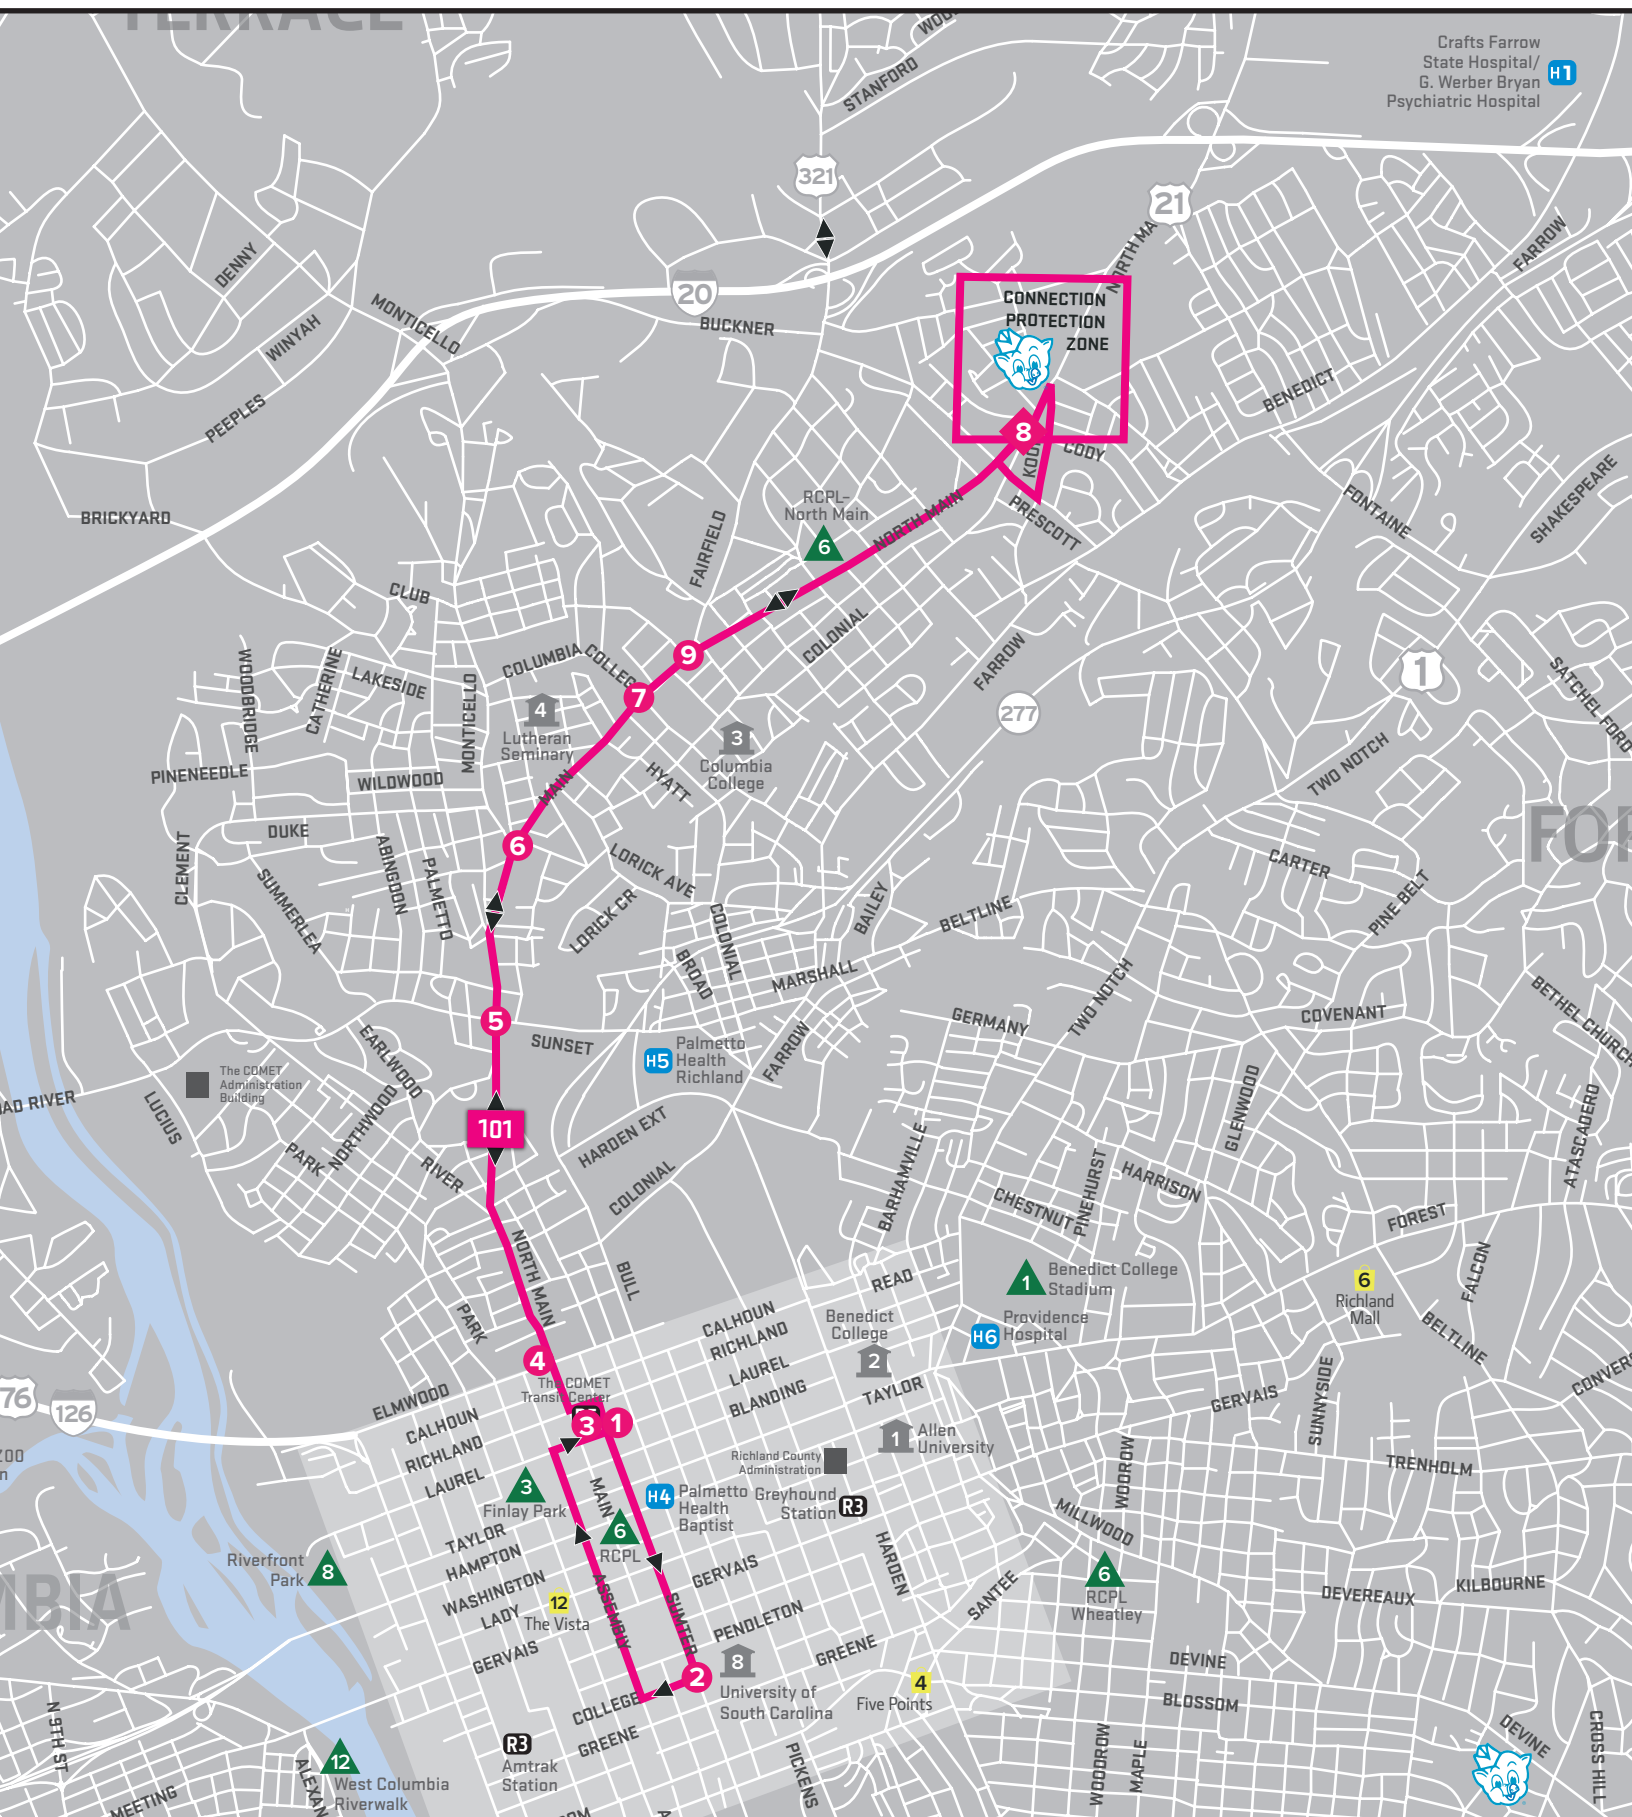

Crafts Farrow
State Hospital/
G. Werber Bryan
Psychiatric Hospital

FOR