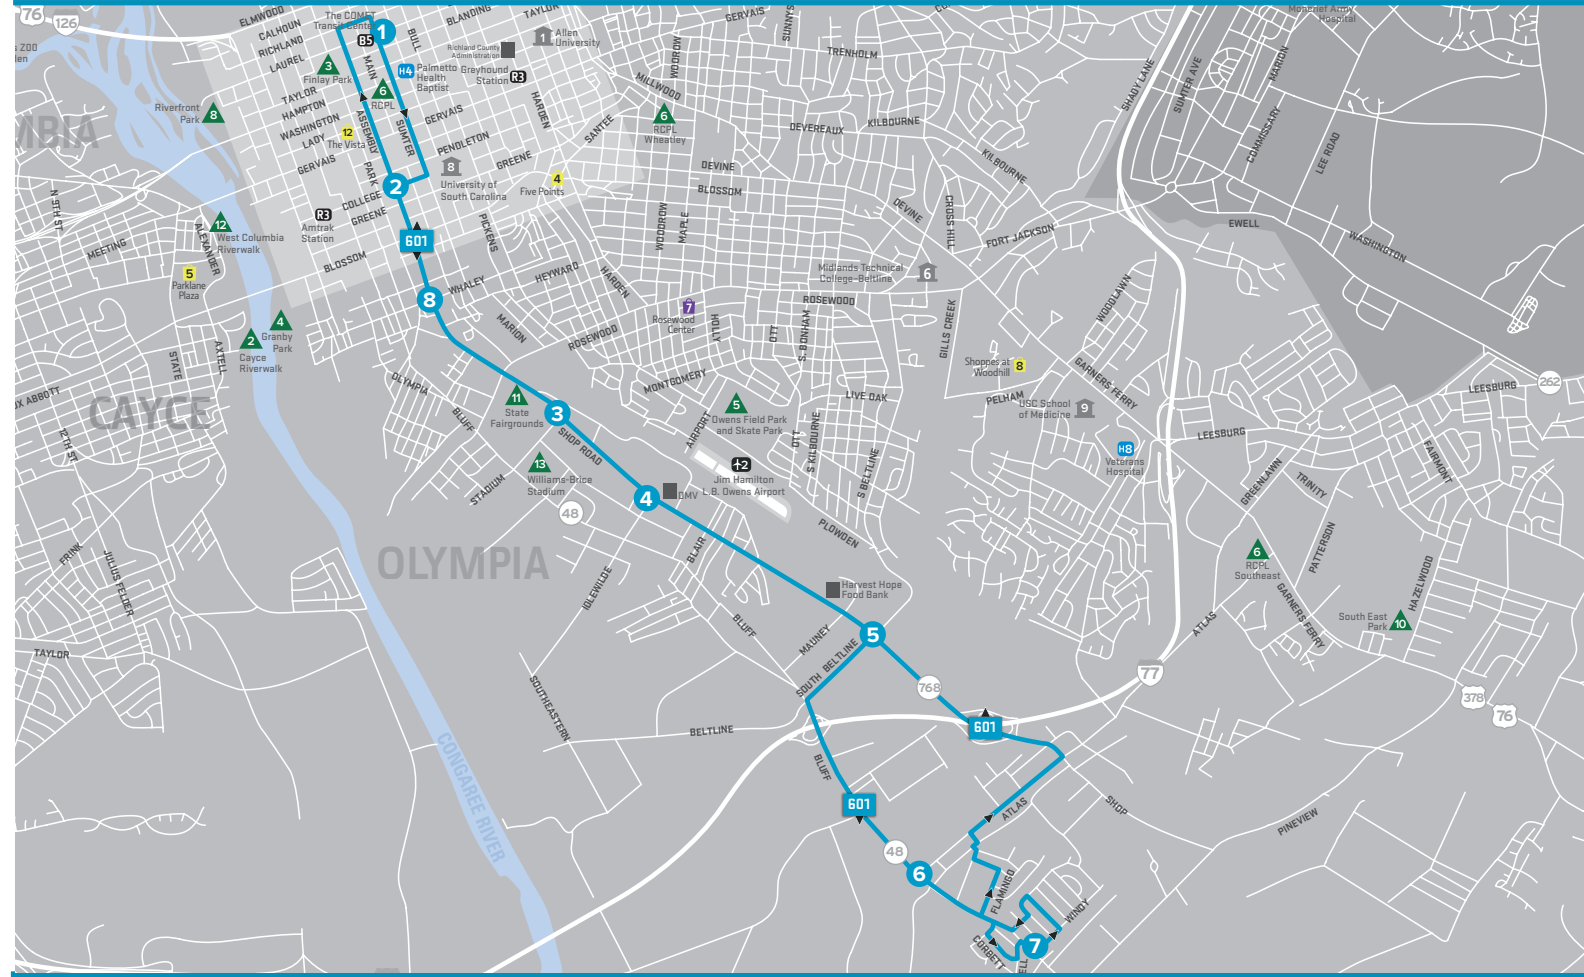

THE 601 Shop Road

Olympia/Eastway » Bluff & Windy to Transit Center Weekend Service

Questions? (803) 255-7100

WEEKEND

THE 601 OUTBOUND | Olympia/Eastway » Bluff & Windy to Transit Center

1	2	3	4	5	6	7
LAUREL & SUMTER	COLLEGE & ASSEMBLY	SHOP & G. ROGERS BLVD (STADIUM)	SHOP & IDLEWILD	SHOP & BELTLINE	BLUFF & ATLAS	WINDY & BLUFF
DPT	ARR	ARR	ARR	ARR	ARR	ARR
6:45 AM	6:49 AM	6:57 AM	7:03 AM	7:08 AM	7:14 AM	7:19 AM
7:25 AM	7:29 AM	7:37 AM	7:43 AM	7:48 AM	7:54 AM	7:59 AM
8:05 AM	8:09 AM	8:17 AM	8:23 AM	8:28 AM	8:34 AM	8:39 AM
8:45 AM	8:49 AM	8:57 AM	9:03 AM	9:08 AM	9:14 AM	9:19 AM
9:25 AM	9:29 AM	9:37 AM	9:43 AM	9:48 AM	9:54 AM	9:59 AM
10:05 AM	10:09 AM	10:17 AM	10:23 AM	10:28 AM	10:34 AM	10:39 AM
10:45 AM	10:49 AM	10:57 AM	11:03 AM	11:08 AM	11:14 AM	11:19 AM
11:25 AM	11:29 AM	11:37 AM	11:43 AM	11:48 AM	11:54 AM	11:59 AM
12:05 PM	12:09 PM	12:17 PM	12:23 PM	12:28 PM	12:34 PM	12:39 PM
12:45 PM	12:49 PM	12:57 PM	1:03 PM	1:08 PM	1:14 PM	1:19 PM
1:25 PM	1:29 PM	1:37 PM	1:43 PM	1:48 PM	1:54 PM	1:59 PM
2:05 PM	2:09 PM	2:17 PM	2:23 PM	2:28 PM	2:34 PM	2:39 PM
2:45 PM	2:49 PM	2:57 PM	3:03 PM	3:08 PM	3:14 PM	3:19 PM
3:25 PM	3:29 PM	3:37 PM	3:43 PM	3:48 PM	3:54 PM	3:59 PM
4:05 PM	4:09 PM	4:17 PM	4:23 PM	4:28 PM	4:34 PM	4:39 PM
4:45 PM	4:49 PM	4:57 PM	5:03 PM	5:08 PM	5:14 PM	5:19 PM
5:25 PM	5:29 PM	5:37 PM	5:43 PM	5:48 PM	5:54 PM	5:59 PM
6:05 PM	6:09 PM	6:17 PM	6:23 PM	6:28 PM	6:34 PM	6:39 PM
6:45 PM	6:49 PM	6:57 PM	7:03 PM	7:08 PM	7:14 PM	7:19 PM

THE 601 INBOUND | Olympia/Eastway » Bluff & Windy to Transit Center

7	6	5	4	3	2	1
WINDY & BLUFF	ATLAS & SHOP	SHOP & BELTLINE	SHOP & IDLEWILD	SHOP & G. ROGERS BLVD (STADIUM)	ASSEMBLY & WHALEY	ASSEMBLY & COLLEGE
DPT	ARR	ARR	ARR	ARR	ARR	ARR
7:22 AM	7:29 AM	7:35 AM	7:41 AM	7:46 AM	7:50 AM	7:54 AM
8:02 AM	8:09 AM	8:15 AM	8:21 AM	8:26 AM	8:30 AM	8:34 AM
8:42 AM	8:49 AM	8:55 AM	9:01 AM	9:06 AM	9:10 AM	9:14 AM
9:22 AM	9:29 AM	9:35 AM	9:41 AM	9:46 AM	9:50 AM	9:54 AM
10:02 AM	10:09 AM	10:15 AM	10:21 AM	10:26 AM	10:30 AM	10:34 AM
10:42 AM	10:49 AM	10:55 AM	11:01 AM	11:06 AM	11:10 AM	11:14 AM
11:22 AM	11:29 AM	11:35 AM	11:41 AM	11:46 AM	11:50 AM	11:54 AM
12:02 PM	12:09 PM	12:15 PM	12:21 PM	12:26 PM	12:30 PM	12:34 PM
12:42 PM	12:49 PM	12:55 PM	1:01 PM	1:06 PM	1:10 PM	1:14 PM
1:22 PM	1:29 PM	1:35 PM	1:41 PM	1:46 PM	1:50 PM	1:54 PM
2:02 PM	2:09 PM	2:15 PM	2:21 PM	2:26 PM	2:30 PM	2:34 PM
2:42 PM	2:49 PM	2:55 PM	3:01 PM	3:06 PM	3:10 PM	3:14 PM
3:22 PM	3:29 PM	3:35 PM	3:41 PM	3:46 PM	3:50 PM	3:54 PM
4:02 PM	4:09 PM	4:15 PM	4:21 PM	4:26 PM	4:30 PM	4:34 PM
4:42 PM	4:49 PM	4:55 PM	5:01 PM	5:06 PM	5:10 PM	5:14 PM
5:22 PM	5:29 PM	5:35 PM	5:41 PM	5:46 PM	5:50 PM	5:54 PM
6:02 PM	6:09 PM	6:15 PM	6:21 PM	6:26 PM	6:30 PM	6:34 PM
6:42 PM	6:49 PM	6:55 PM	7:01 PM	7:06 PM	7:10 PM	7:14 PM
7:22 PM	7:29 PM	7:35 PM	7:41 PM	7:46 PM	7:50 PM	7:54 PM