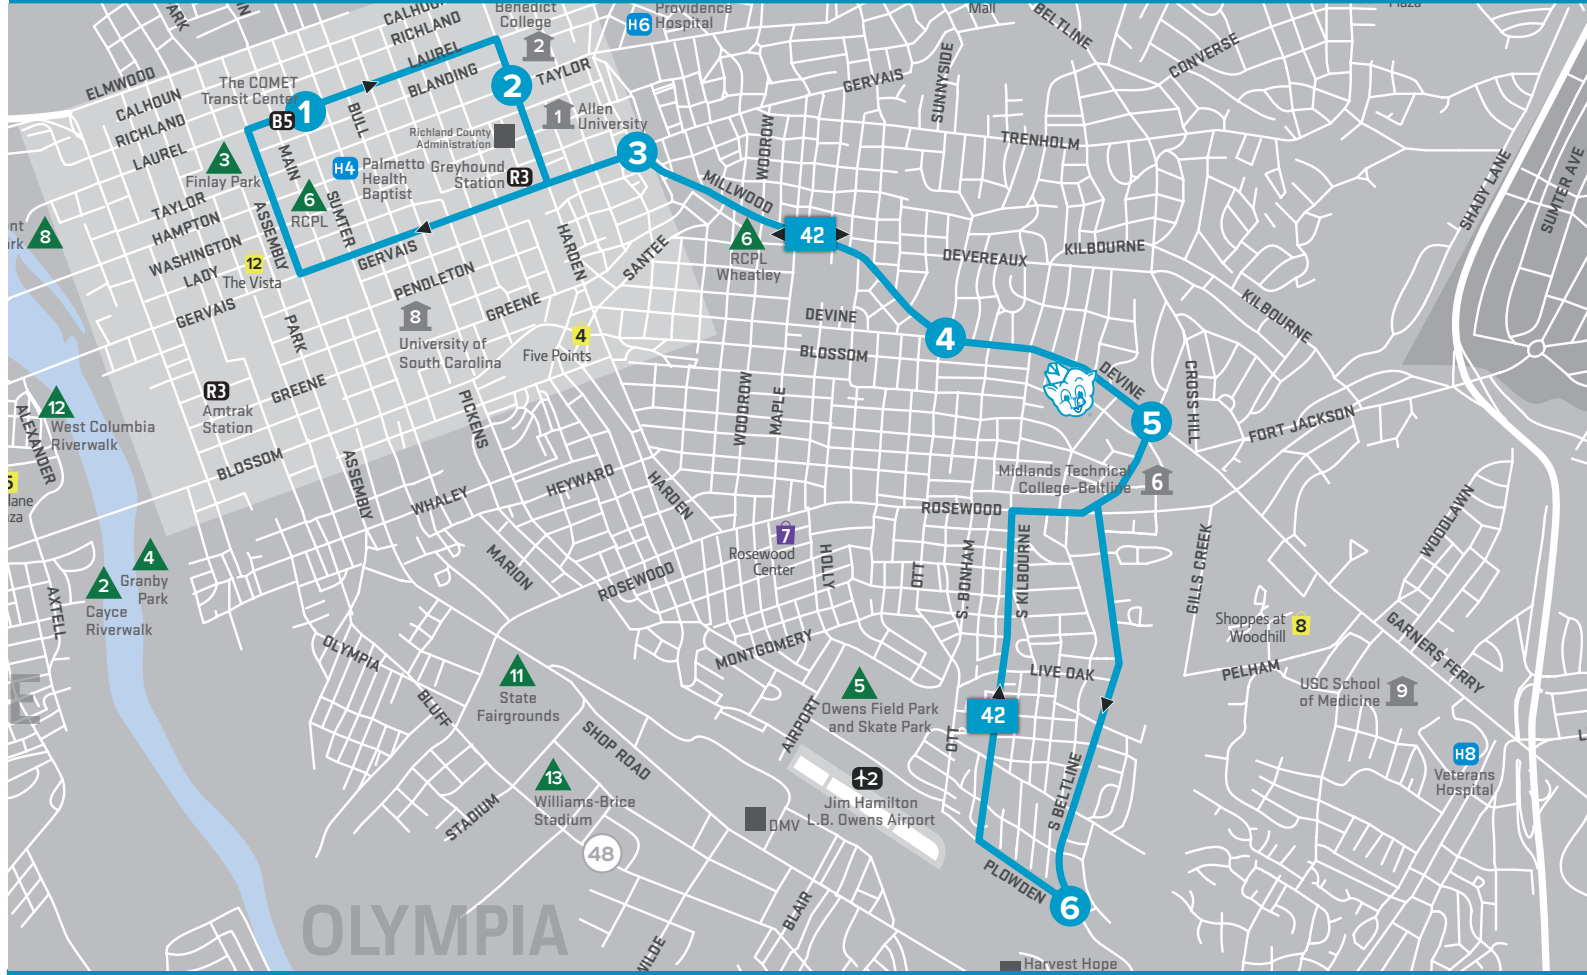

ROUTE 42 Millwood Avenue

Laurel & Sumter » Plowden & Beltline Weekday Service

Questions? (803) 255-7100