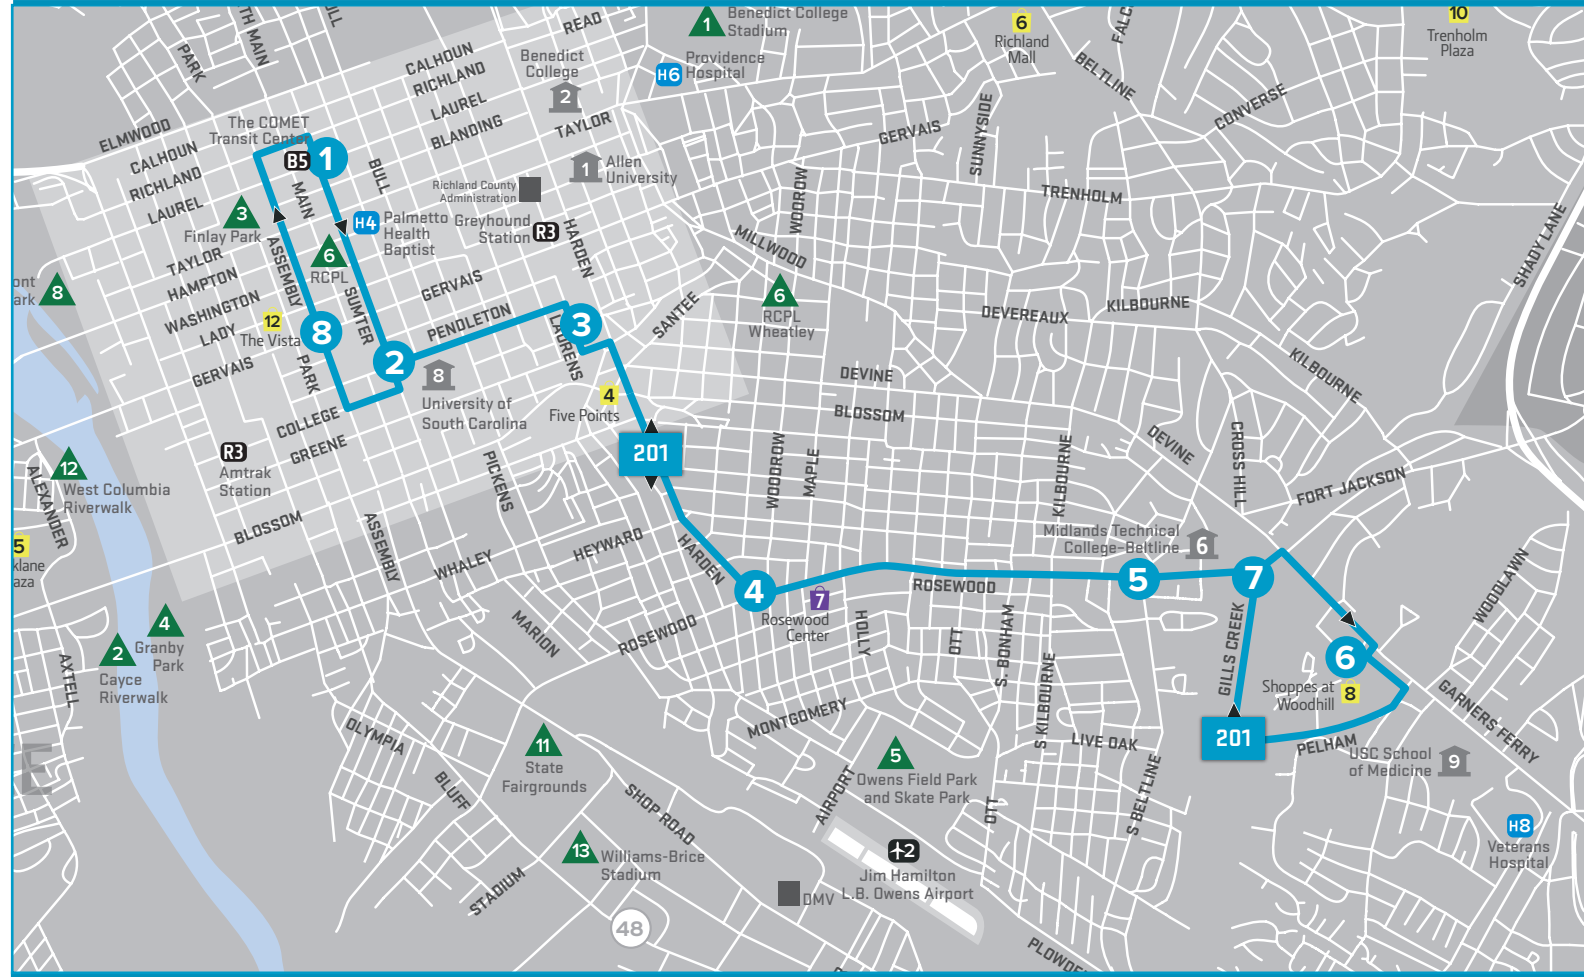

THE 201 Rosewood Garners Ferry & Pelham » Orbit Weekend Service

Questions? (803) 255-7100

WEEKEND

THE 201 OUTBOUND | Orbit to Garners Ferry & Pelham

Sumter & Laurel	Pendleton & Sumter	Laurens & College (5 Points)	Harden & Rosewood	Rosewood & Beltline	Shoppes at Woodhill	Gills Creek & Rosewood	Rosewood & Kilbourne	Rosewood & Harden	Laurens & College (5 Points)	Pendleton & Sumter	Assembly & Gervais	Sumter & Laurel
DPT	ARR	ARR	ARR	ARR	ARR	ARR	ARR	ARR	ARR	ARR	ARR	ARR
6:30 AM	6:34 AM	6:38 AM	6:42 AM	6:49 AM	6:56 AM	7:00 AM	7:06 AM	7:10 AM	7:14 AM	7:17 AM	7:20 AM	7:25 AM
7:30 AM	7:34 AM	7:38 AM	7:42 AM	7:49 AM	7:56 AM	8:00 AM	8:06 AM	8:10 AM	8:14 AM	8:17 AM	8:20 AM	8:25 AM
8:30 AM	8:34 AM	8:38 AM	8:42 AM	8:49 AM	8:56 AM	9:00 AM	9:06 AM	9:10 AM	9:14 AM	9:17 AM	9:20 AM	9:25 AM
9:30 AM	9:34 AM	9:38 AM	9:42 AM	9:49 AM	9:56 AM	10:00 AM	10:06 AM	10:10 AM	10:14 AM	10:17 AM	10:20 AM	10:25 AM
10:30 AM	10:34 AM	10:38 AM	10:42 AM	10:49 AM	10:56 AM	11:00 AM	11:06 AM	11:10 AM	11:14 AM	11:17 AM	11:20 AM	11:25 AM
11:30 AM	11:34 AM	11:38 AM	11:42 AM	11:49 AM	11:56 AM	12:00 PM	12:06 PM	12:10 PM	12:14 PM	12:17 PM	12:20 PM	12:25 PM
12:30 PM	12:34 PM	12:38 PM	12:42 PM	12:49 PM	12:56 PM	1:00 PM	1:06 PM	1:10 PM	1:14 PM	1:17 PM	1:20 PM	1:25 PM
1:30 PM	1:34 PM	1:38 PM	1:42 PM	1:49 PM	1:56 PM	2:00 PM	2:06 PM	2:10 PM	2:14 PM	2:17 PM	2:20 PM	2:25 PM
2:30 PM	2:34 PM	2:38 PM	2:42 PM	2:49 PM	2:56 PM	3:00 PM	3:06 PM	3:10 PM	3:14 PM	3:17 PM	3:20 PM	3:25 PM
3:30 PM	3:34 PM	3:38 PM	3:42 PM	3:49 PM	3:56 PM	4:00 PM	4:06 PM	4:10 PM	4:14 PM	4:17 PM	4:20 PM	4:25 PM
4:30 PM	4:34 PM	4:38 PM	4:42 PM	4:49 PM	4:56 PM	5:00 PM	5:06 PM	5:10 PM	5:14 PM	5:17 PM	5:20 PM	5:25 PM
5:30 PM	5:34 PM	5:38 PM	5:42 PM	5:49 PM	5:56 PM	6:00 PM	6:06 PM	6:10 PM	6:14 PM	6:17 PM	6:20 PM	6:25 PM
6:30 PM	6:34 PM	6:38 PM	6:42 PM	6:49 PM	6:56 PM	7:00 PM	7:06 PM	7:10 PM	7:14 PM	7:17 PM	7:20 PM	7:25 PM
7:30 PM	7:34 PM	7:38 PM	7:42 PM	7:49 PM	7:56 PM	8:00 PM	8:06 PM	8:10 PM	8:14 PM	8:17 PM	8:20 PM	8:25 PM

THE 201 INBOUND | Garners Ferry & Pelham to Orbit

THE 201 Rosewood

Garners Ferry & Pelham » Orbit
Weekday & Weekend Service