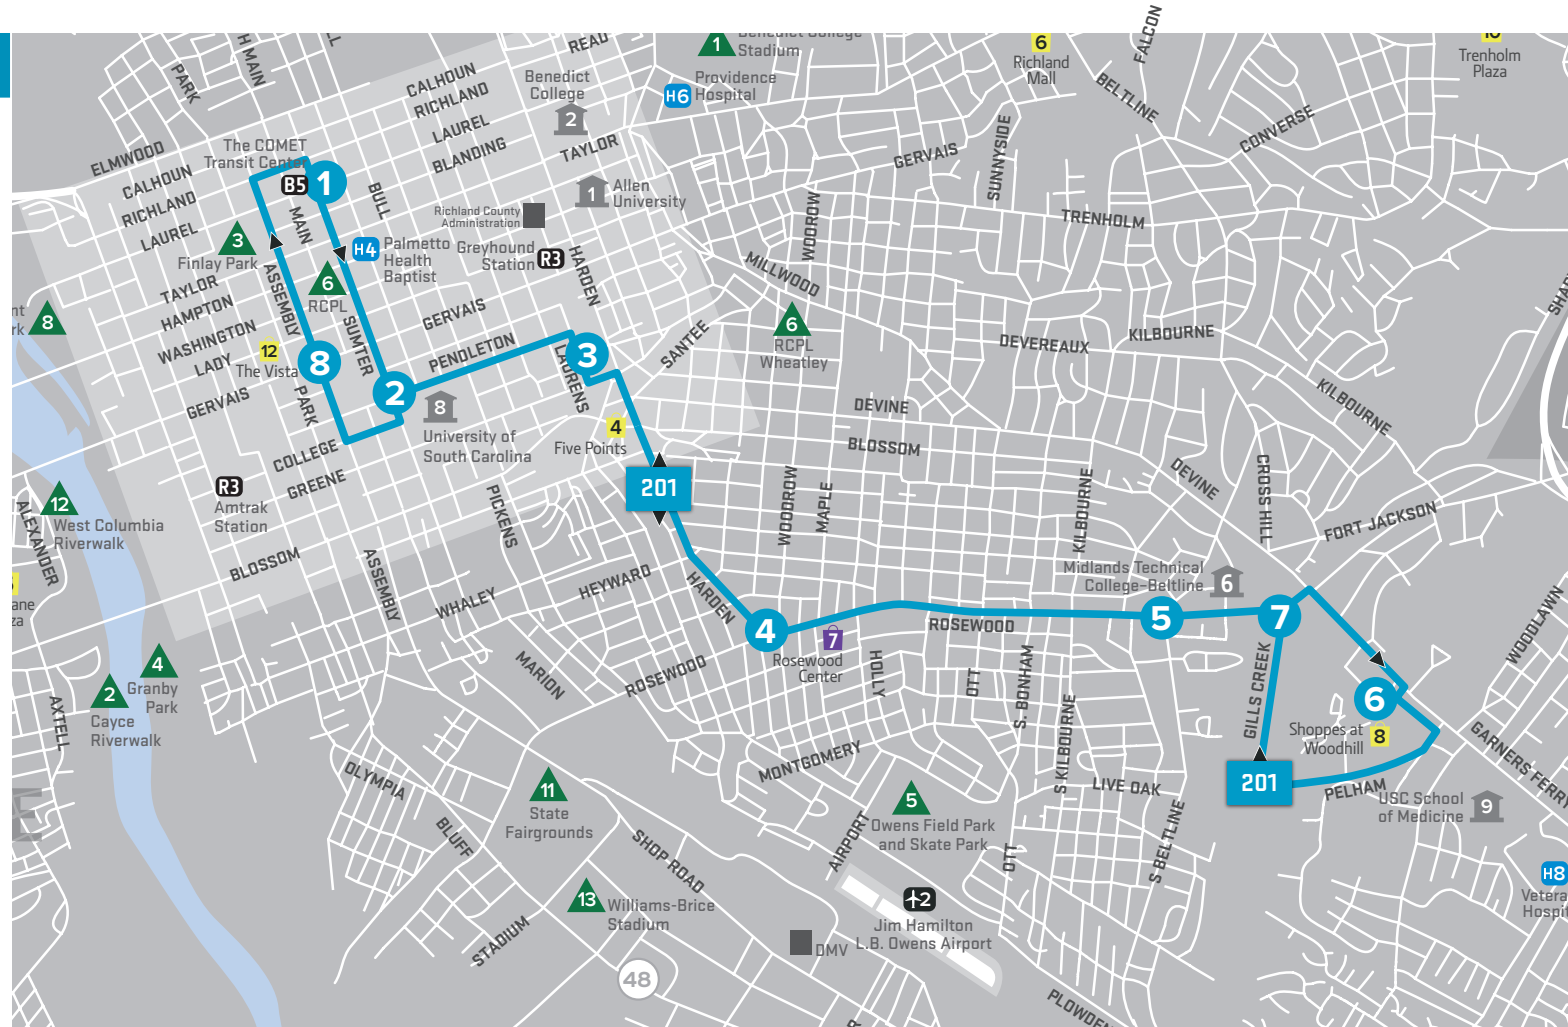

6 SHOPPES AT WOODHILL	7 GILLS CREEK & ROSEWOOD	5 ROSEWOOD & KILBOURNE	4 ROSEWOOD & HARDEN	3 LAURENS & COLLEGE (5 POINTS)	2 PENDLETON & SUMTER	8 ASSEMBLY & GERVAIS	1 SUMTER & LAUREL
ARR	ARR	ARR	ARR	ARR	ARR	ARR	ARR
5:56 AM	6:00 AM	6:06 AM	6:10 AM	6:14 AM	6:17 AM	6:20 AM	6:25 AM
6:26 AM	6:30 AM	6:36 AM	6:40 AM	6:44 AM	6:47 AM	6:50 AM	6:55 AM
6:56 AM	7:00 AM	7:06 AM	7:10 AM	7:14 AM	7:17 AM	7:20 AM	7:25 AM
7:26 AM	7:30 AM	7:36 AM	7:40 AM	7:44 AM	7:47 AM	7:50 AM	7:55 AM
7:56 AM	8:00 AM	8:06 AM	8:10 AM	8:14 AM	8:17 AM	8:20 AM	8:25 AM
8:26 AM	8:30 AM	8:36 AM	8:40 AM	8:44 AM	8:47 AM	8:50 AM	8:55 AM
8:56 AM	9:00 AM	9:06 AM	9:10 AM	9:14 AM	9:17 AM	9:20 AM	9:25 AM
9:26 AM	9:30 AM	9:36 AM	9:40 AM	9:44 AM	9:47 AM	9:50 AM	9:55 AM
9:56 AM	10:00 AM	10:06 AM	10:10 AM	10:14 AM	10:17 AM	10:20 AM	10:25 AM
10:26 AM	10:30 AM	10:36 AM	10:40 AM	10:44 AM	10:47 AM	10:50 AM	10:55 AM
10:56 AM	11:00 AM	11:06 AM	11:10 AM	11:14 AM	11:17 AM	11:20 AM	11:25 AM
11:26 AM	11:30 AM	11:36 AM	11:40 AM	11:44 AM	11:47 AM	11:50 AM	11:55 AM
11:56 AM	12:00 PM	12:06 PM	12:10 PM	12:14 PM	12:17 PM	12:20 PM	12:25 PM
12:26 PM	12:30 PM	12:36 PM	12:40 PM	12:44 PM	12:47 PM	12:50 PM	12:55 PM
12:56 PM	1:00 PM	1:06 PM	1:10 PM	1:14 PM	1:17 PM	1:20 PM	1:25 PM
1:26 PM	1:30 PM	1:36 PM	1:40 PM	1:44 PM	1:47 PM	1:50 PM	1:55 PM
1:56 PM	2:00 PM	2:06 PM	2:10 PM	2:14 PM	2:17 PM	2:20 PM	2:25 PM
2:26 PM	2:30 PM	2:36 PM	2:40 PM	2:44 PM	2:47 PM	2:50 PM	2:55 PM
2:56 PM	3:00 PM	3:06 PM	3:10 PM	3:14 PM	3:17 PM	3:20 PM	3:25 PM
3:26 PM	3:30 PM	3:36 PM	3:40 PM	3:44 PM	3:47 PM	3:50 PM	3:55 PM
3:56 PM	4:00 PM	4:06 PM	4:10 PM	4:14 PM	4:17 PM	4:20 PM	4:25 PM
4:26 PM	4:30 PM	4:36 PM	4:40 PM	4:44 PM	4:47 PM	4:50 PM	4:55 PM
4:56 PM	5:00 PM	5:06 PM	5:10 PM	5:14 PM	5:17 PM	5:20 PM	5:25 PM
5:26 PM	5:30 PM	5:36 PM	5:40 PM	5:44 PM	5:47 PM	5:50 PM	5:55 PM
5:56 PM	6:00 PM	6:06 PM	6:10 PM	6:14 PM	6:17 PM	6:20 PM	6:25 PM
6:26 PM	6:30 PM	6:36 PM	6:40 PM	6:44 PM	6:47 PM	6:50 PM	6:55 PM
6:56 PM	7:00 PM	7:06 PM	7:10 PM	7:14 PM	7:17 PM	7:20 PM	7:25 PM
7:26 PM	7:30 PM	7:36 PM	7:40 PM	7:44 PM	7:47 PM	7:50 PM	7:55 PM
7:56 PM	8:00 PM	8:06 PM	8:10 PM	8:14 PM	8:17 PM	8:20 PM	8:25 PM
8:26 PM	8:30 PM	8:36 PM	8:40 PM	8:44 PM	8:47 PM	8:50 PM	8:55 PM
8:56 PM	9:00 PM	9:06 PM	9:10 PM	9:14 PM	9:17 PM	9:20 PM	9:25 PM
9:26 PM	9:30 PM	9:36 PM	9:40 PM	9:44 PM	9:47 PM	9:50 PM	9:55 PM
9:56 PM	10:00 PM	10:06 PM	10:10 PM	10:14 PM	10:17 PM	10:20 PM	10:25 PM
10:26 PM	10:30 PM	10:36 PM	10:40 PM	10:44 PM	10:47 PM	10:50 PM	10:55 PM
10:56 PM	11:00 PM	11:06 PM	11:10 PM	11:14 PM	11:17 PM	11:20 PM	11:25 PM
11:26 PM	11:30 PM	11:36 PM	11:40 PM	11:44 PM	11:47 PM	11:50 PM	11:55 PM

Downtown Grid

Kathleen Nalley

No matter your starting point,
here you're never lost.

Each right turn, each left turn
leads you to a familiar place.

The city itself a compass,
its needle, no matter the direction,
always points you home.

Poem selected by Ed Madden, Columbia poet laureate, for
Poems on The COMET 2015