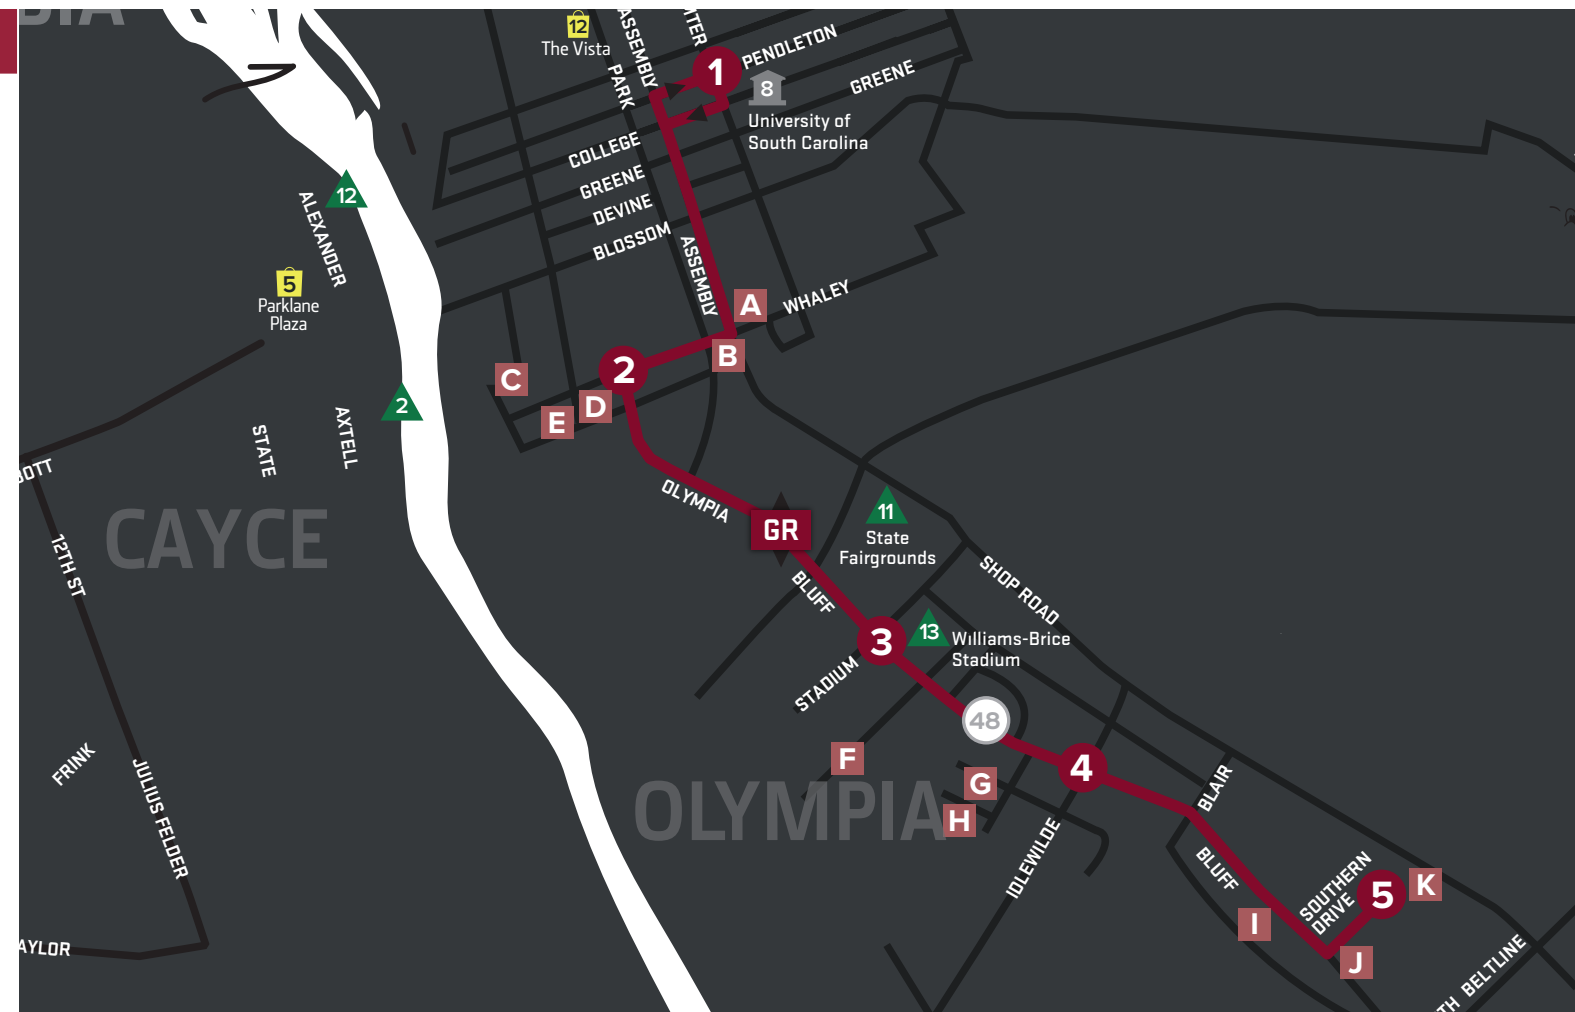

5	4	3	2	1
SOUTHERN DRIVE	BLUFF & IDLEWILD	BLUFF & GEORGE ROGERS (STADIUM)	WHALEY & WAYNE	HORSESHOE - COLLEGE AND SUMTER
ARR	ARR	ARR	ARR	ARR
7:00 AM	7:04 AM	7:08 AM	7:12 AM	7:18 AM
7:20 AM	7:24 AM	7:28 AM	7:32 AM	7:38 AM
7:40 AM	7:44 AM	7:48 AM	7:52 AM	7:58 AM
8:00 AM	8:04 AM	8:08 AM	8:12 AM	8:18 AM
8:20 AM	8:24 AM	8:28 AM	8:32 AM	8:38 AM
8:40 AM	8:44 AM	8:48 AM	8:52 AM	8:58 AM
9:00 AM	9:04 AM	9:08 AM	9:12 AM	9:18 AM
9:20 AM	9:24 AM	9:28 AM	9:32 AM	9:38 AM
9:40 AM	9:44 AM	9:48 AM	9:52 AM	9:58 AM
10:00 AM	10:04 AM	10:08 AM	10:12 AM	10:18 AM
10:20 AM	10:24 AM	10:28 AM	10:32 AM	10:38 AM
10:40 AM	10:44 AM	10:48 AM	10:52 AM	10:58 AM
11:00 AM	11:04 AM	11:08 AM	11:12 AM	11:18 AM
11:20 AM	11:24 AM	11:28 AM	11:32 AM	11:38 AM
11:40 AM	11:44 AM	11:48 AM	11:52 AM	11:58 AM
12:00 PM	12:04 PM	12:08 PM	12:12 PM	12:18 PM
12:20 PM	12:24 PM	12:28 PM	12:32 PM	12:38 PM
12:40 PM	12:44 PM	12:48 PM	12:52 PM	12:58 PM
1:00 PM	1:04 PM	1:08 PM	1:12 PM	1:18 PM
1:20 PM	1:24 PM	1:28 PM	1:32 PM	1:38 PM
1:40 PM	1:44 PM	1:48 PM	1:52 PM	1:58 PM
2:00 PM	2:04 PM	2:08 PM	2:12 PM	2:18 PM
2:20 PM	2:24 PM	2:28 PM	2:32 PM	2:38 PM
2:40 PM	2:44 PM	2:48 PM	2:52 PM	2:58 PM
3:00 PM	3:04 PM	3:08 PM	3:12 PM	3:18 PM
3:20 PM	3:24 PM	3:28 PM	3:32 PM	3:38 PM
3:40 PM	3:44 PM	3:48 PM	3:52 PM	3:58 PM
4:00 PM	4:04 PM	4:08 PM	4:12 PM	4:18 PM
4:20 PM	4:24 PM	4:28 PM	4:32 PM	4:38 PM
4:40 PM	4:44 PM	4:48 PM	4:52 PM	4:58 PM
5:00 PM	5:04 PM	5:08 PM	5:12 PM	5:18 PM
5:20 PM	5:24 PM	5:28 PM	5:32 PM	5:38 PM
5:40 PM	5:44 PM	5:48 PM	5:52 PM	5:58 PM
6:00 PM	6:04 PM	6:08 PM	6:12 PM	6:18 PM
6:20 PM	6:24 PM	6:28 PM	6:32 PM	6:38 PM
6:40 PM	6:44 PM	6:48 PM	6:52 PM	6:58 PM
7:00 PM	7:04 PM	7:08 PM	7:12 PM	7:18 PM

MAP LEGEND

- A Lofts at USC
- B Aspyre
- C The Club
- D Olympia Mill
- E Olympia & Grandby Mills
- F University Oaks
- G Stadium Suites II
- H Stadium Suites I
- I The Retreat
- J Copper Beach Townhomes
- K The Woodlands