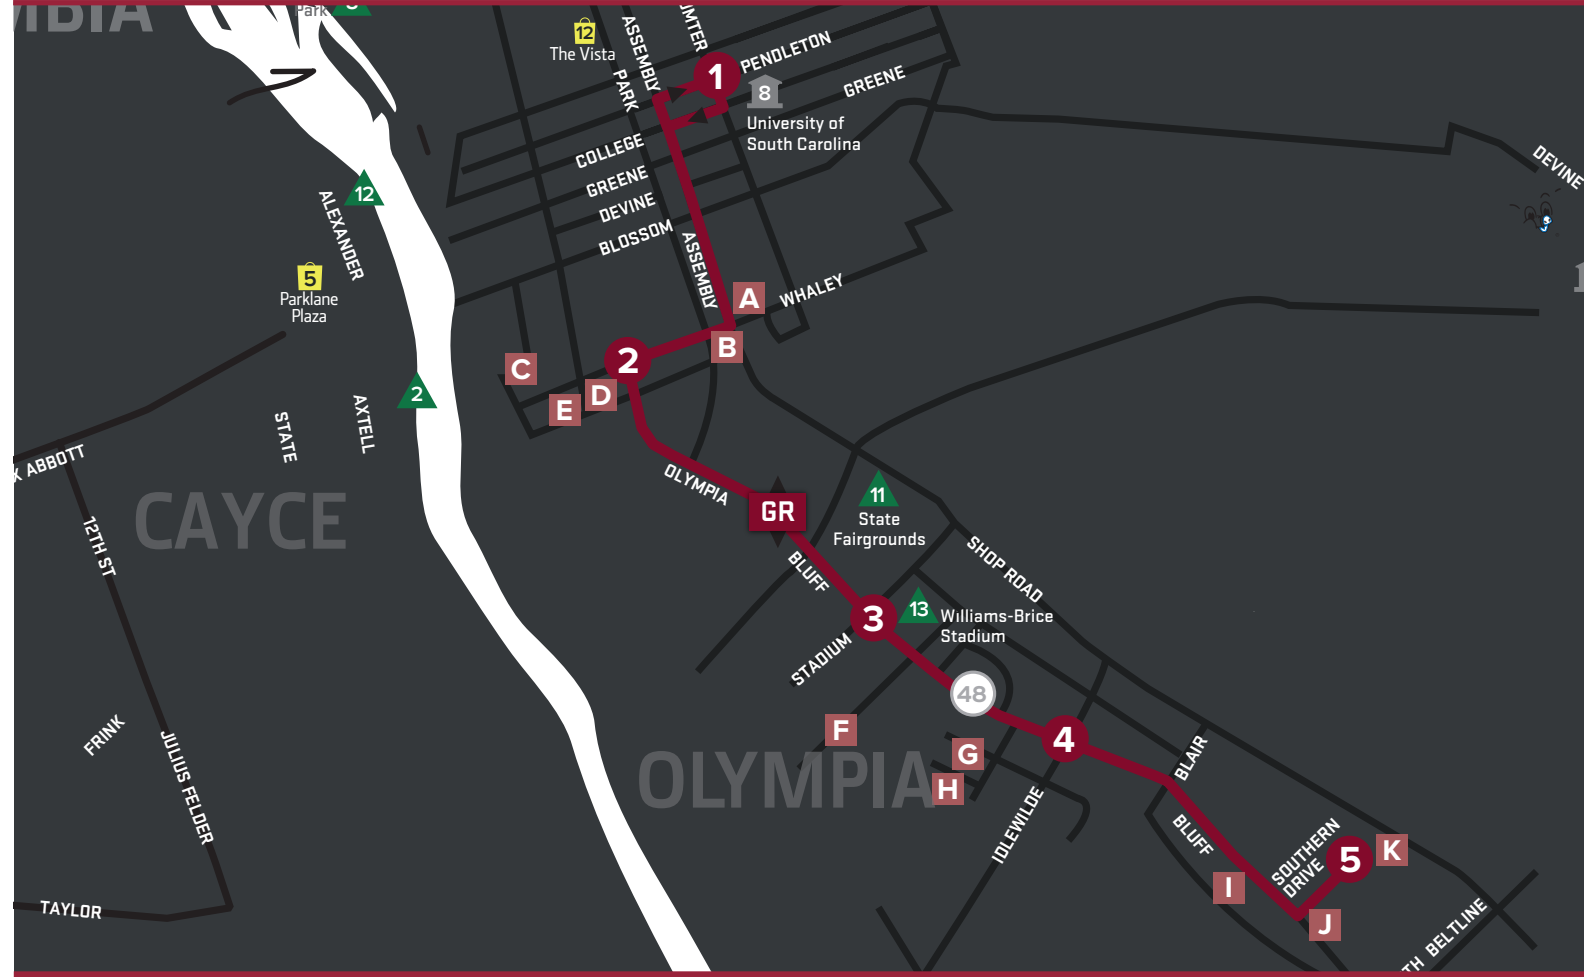

ROUTE 63

USC » OLYMPIA » BLUFF ROAD Weekday Service

Questions? (803) 255-7100

OFF-SESSION (SUMMER, WINTER BREAK, SPRING BREAK)

ROUTE 63 OUTBOUND | USC » Olympia » Bluff

1	2	3	4	5
HORSESHOE - COLLEGE AND SUMTER	WHALEY & WAYNE	BLUFF & GEORGE ROGERS (STADIUM)	BLUFF & IDLEWILD	SOUTHERN DRIVE
DPT	ARR	ARR	ARR	ARR
7:20 AM	7:24 AM	7:28 AM	7:32 AM	7:36 AM
8:00 AM	8:04 AM	8:08 AM	8:12 AM	8:16 AM
8:40 AM	8:44 AM	8:48 AM	8:52 AM	8:56 AM
9:20 AM	9:24 AM	9:28 AM	9:32 AM	9:36 AM
10:00 AM	10:04 AM	10:08 AM	10:12 AM	10:16 AM
10:40 AM	10:44 AM	10:48 AM	10:52 AM	10:56 AM
11:20 AM	11:24 AM	11:28 AM	11:32 AM	11:36 AM
12:00 PM	12:04 PM	12:08 PM	12:12 PM	12:16 PM
12:40 PM	12:44 PM	12:48 PM	12:52 PM	12:56 PM
1:20 PM	1:24 PM	1:28 PM	1:32 PM	1:36 PM
2:00 PM	2:04 PM	2:08 PM	2:12 PM	2:16 PM
2:40 PM	2:44 PM	2:48 PM	2:52 PM	2:56 PM
3:20 PM	3:24 PM	3:28 PM	3:32 PM	3:36 PM
4:00 PM	4:04 PM	4:08 PM	4:12 PM	4:16 PM
4:40 PM	4:44 PM	4:48 PM	4:52 PM	4:56 PM

ROUTE 63 INBOUND | Bluff » Olympia » USC

5	4	3	2	1
SOUTHERN DRIVE	BLUFF & IDLEWILD	BLUFF & GEORGE ROGERS (STADIUM)	WHALEY & WAYNE	HORSESHOE - COLLEGE AND SUMTER
ARR	ARR	ARR	ARR	ARR
7:00 AM	7:04 AM	7:08 AM	7:12 AM	7:18 AM
7:40 AM	7:44 AM	7:48 AM	7:52 AM	7:58 AM
8:20 AM	8:24 AM	8:28 AM	8:32 AM	8:38 AM
9:00 AM	9:04 AM	9:08 AM	9:12 AM	9:18 AM
9:40 AM	9:44 AM	9:48 AM	9:52 AM	9:58 AM
10:20 AM	10:24 AM	10:28 AM	10:32 AM	10:38 AM
11:00 AM	11:04 AM	11:08 AM	11:12 AM	11:18 AM
11:40 AM	11:44 AM	11:48 AM	11:52 AM	11:58 AM
12:20 PM	12:24 PM	12:28 PM	12:32 PM	12:38 PM
1:00 PM	1:04 PM	1:08 PM	1:12 PM	1:18 PM
1:40 PM	1:44 PM	1:48 PM	1:52 PM	1:58 PM
2:20 PM	2:24 PM	2:28 PM	2:32 PM	2:38 PM
3:00 PM	3:04 PM	3:08 PM	3:12 PM	3:18 PM
3:40 PM	3:44 PM	3:48 PM	3:52 PM	3:58 PM
4:20 PM	4:24 PM	4:28 PM	4:32 PM	4:38 PM
5:00 PM	5:04 PM	5:08 PM	5:12 PM	5:18 PM