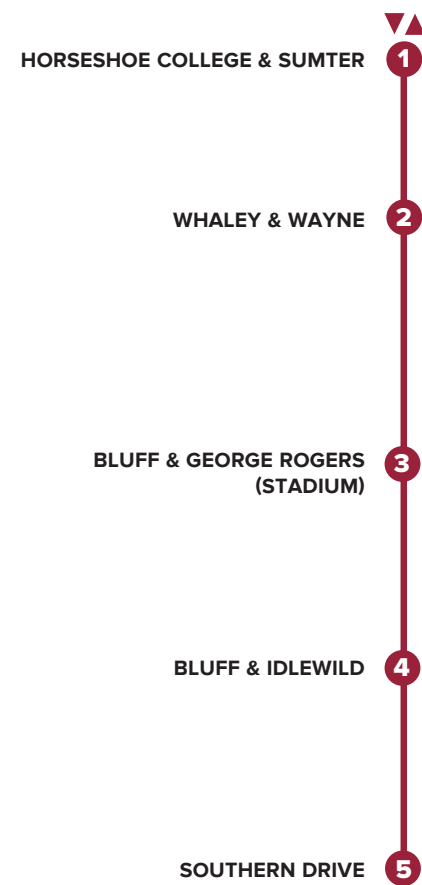

5	4	3	2	1
SOUTHERN DRIVE	BLUFF & IDLEWILD	BLUFF & GEORGE ROGERS (STADIUM)	WHALEY & WAYNE	HORSESHOE - COLLEGE AND SUMTER
ARR	ARR	ARR	ARR	ARR
7:00 AM	7:04 AM	7:08 AM	7:12 AM	7:18 AM
7:20 AM	7:24 AM	7:28 AM	7:32 AM	7:38 AM
7:40 AM	7:44 AM	7:48 AM	7:52 AM	7:58 AM
8:00 AM	8:04 AM	8:08 AM	8:12 AM	8:18 AM
8:20 AM	8:24 AM	8:28 AM	8:32 AM	8:38 AM
8:40 AM	8:44 AM	8:48 AM	8:52 AM	8:58 AM
9:00 AM	9:04 AM	9:08 AM	9:12 AM	9:18 AM
9:20 AM	9:24 AM	9:28 AM	9:32 AM	9:38 AM
9:40 AM	9:44 AM	9:48 AM	9:52 AM	9:58 AM
10:00 AM	10:04 AM	10:08 AM	10:12 AM	10:18 AM
10:20 AM	10:24 AM	10:28 AM	10:32 AM	10:38 AM
10:40 AM	10:44 AM	10:48 AM	10:52 AM	10:58 AM
11:00 AM	11:04 AM	11:08 AM	11:12 AM	11:18 AM
11:20 AM	11:24 AM	11:28 AM	11:32 AM	11:38 AM
11:40 AM	11:44 AM	11:48 AM	11:52 AM	11:58 AM
12:00 PM	12:04 PM	12:08 PM	12:12 PM	12:18 PM
12:20 PM	12:24 PM	12:28 PM	12:32 PM	12:38 PM
12:40 PM	12:44 PM	12:48 PM	12:52 PM	12:58 PM
1:00 PM	1:04 PM	1:08 PM	1:12 PM	1:18 PM
1:20 PM	1:24 PM	1:28 PM	1:32 PM	1:38 PM
1:40 PM	1:44 PM	1:48 PM	1:52 PM	1:58 PM
2:00 PM	2:04 PM	2:08 PM	2:12 PM	2:18 PM
2:20 PM	2:24 PM	2:28 PM	2:32 PM	2:38 PM
2:40 PM	2:44 PM	2:48 PM	2:52 PM	2:58 PM
3:00 PM	3:04 PM	3:08 PM	3:12 PM	3:18 PM
3:20 PM	3:24 PM	3:28 PM	3:32 PM	3:38 PM
3:40 PM	3:44 PM	3:48 PM	3:52 PM	3:58 PM
4:00 PM	4:04 PM	4:08 PM	4:12 PM	4:18 PM
4:20 PM	4:24 PM	4:28 PM	4:32 PM	4:38 PM
4:40 PM	4:44 PM	4:48 PM	4:52 PM	4:58 PM
5:00 PM	5:04 PM	5:08 PM	5:12 PM	5:18 PM
5:20 PM	5:24 PM	5:28 PM	5:32 PM	5:38 PM
5:40 PM	5:44 PM	5:48 PM	5:52 PM	5:58 PM
6:00 PM	6:04 PM	6:08 PM	6:12 PM	6:18 PM
6:20 PM	6:24 PM	6:28 PM	6:32 PM	6:38 PM
6:40 PM	6:44 PM	6:48 PM	6:52 PM	6:58 PM
7:00 PM	7:04 PM	7:08 PM	7:12 PM	7:18 PM

MAP LEGEND

- A Lofts at USC
- B Aspyre
- C The Club
- D Olympia Mill
- E Olympia & Grandby Mills
- F University Oaks
- G Stadium Suites II
- H Stadium Suites I
- I The Retreat
- J Copper Beach Townhomes
- K The Woodlands