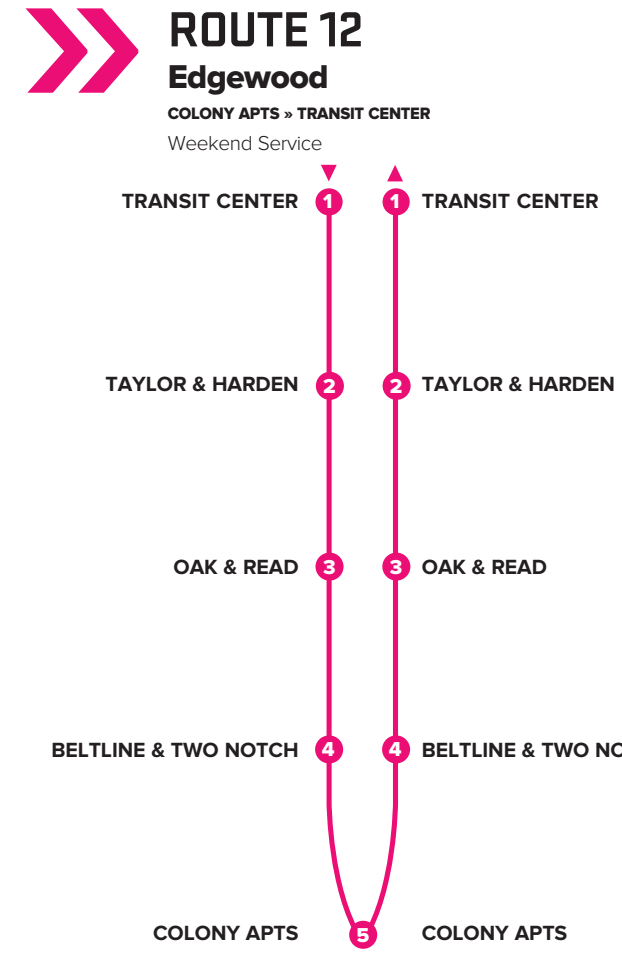

ROUTE 12

Edgewood

COLONY APTS » TRANSIT CENTER
Weekday Service

WEEKEND

ROUTE 12 OUTBOUND Transit Center to Colony Apts					ROUTE 12 INBOUND Colony Apts to Transit Center				
1	2	3	4	5	5	4	3	2	1
LAUREL & SUMTER	HARDEN & TAYLOR	OAK & READ	BELTLINE & TWO NOTCH	COLONY APTS	COLONY APTS	BELTLINE & TWO NOTCH	OAK & READ	HARDEN & TAYLOR	LAUREL & SUMTER
DPT	DPT	DPT	DPT	DPT	ARR	DPT	DPT	DPT	ARR
5:30 AM	5:35 AM	5:39 AM	5:45 AM	5:49 AM	5:52 AM	5:59 AM	6:06 AM	6:09 AM	6:15 AM
6:30 AM	6:35 AM	6:39 AM	6:45 AM	6:49 AM	6:52 AM	6:59 AM	7:06 AM	7:09 AM	7:15 AM
7:30 AM	7:35 AM	7:39 AM	7:45 AM	7:49 AM	7:52 AM	7:59 AM	8:06 AM	8:09 AM	8:15 AM
8:30 AM	8:35 AM	8:39 AM	8:45 AM	8:49 AM	8:52 AM	8:59 AM	9:06 AM	9:09 AM	9:15 AM
9:30 AM	9:35 AM	9:39 AM	9:45 AM	9:49 AM	9:52 AM	9:59 AM	10:06 AM	10:09 AM	10:15 AM
10:30 AM	10:35 AM	10:39 AM	10:45 AM	10:49 AM	10:52 AM	10:59 AM	11:06 AM	11:09 AM	11:15 AM
11:30 AM	11:35 AM	11:39 AM	11:45 AM	11:49 AM	11:52 AM	11:59 AM	12:06 PM	12:09 PM	12:15 PM
12:30 PM	12:35 PM	12:39 PM	12:45 PM	12:49 PM	12:52 PM	12:59 PM	1:06 PM	1:09 PM	1:15 PM
1:30 PM	1:35 PM	1:39 PM	1:45 PM	1:49 PM	1:52 PM	1:59 PM	2:06 PM	2:09 PM	2:15 PM
2:30 PM	2:35 PM	2:39 PM	2:45 PM	2:49 PM	2:52 PM	2:59 PM	3:06 PM	3:09 PM	3:15 PM
3:30 PM	3:35 PM	3:39 PM	3:45 PM	3:49 PM	3:52 PM	3:59 PM	4:06 PM	4:09 PM	4:15 PM
4:30 PM	4:35 PM	4:39 PM	4:45 PM	4:49 PM	4:52 PM	4:59 PM	5:06 PM	5:09 PM	5:15 PM
5:30 PM	5:35 PM	5:39 PM	5:45 PM	5:49 PM	5:52 PM	5:59 PM	6:06 PM	6:09 PM	6:15 PM
6:30 PM	6:35 PM	6:39 PM	6:45 PM	6:49 PM	6:52 PM	6:59 PM	7:06 PM	7:09 PM	7:15 PM
7:30 PM	7:35 PM	7:39 PM	7:45 PM	7:49 PM	7:52 PM	7:59 PM	8:06 PM	8:09 PM	8:15 PM
8:30 PM	8:35 PM	8:39 PM	8:45 PM	8:49 PM	8:52 PM	8:59 PM	9:06 PM	9:09 PM	9:15 PM
9:30 PM	9:35 PM	9:39 PM	9:45 PM	9:49 PM	9:52 PM	9:59 PM	10:06 PM	10:09 PM	10:15 PM