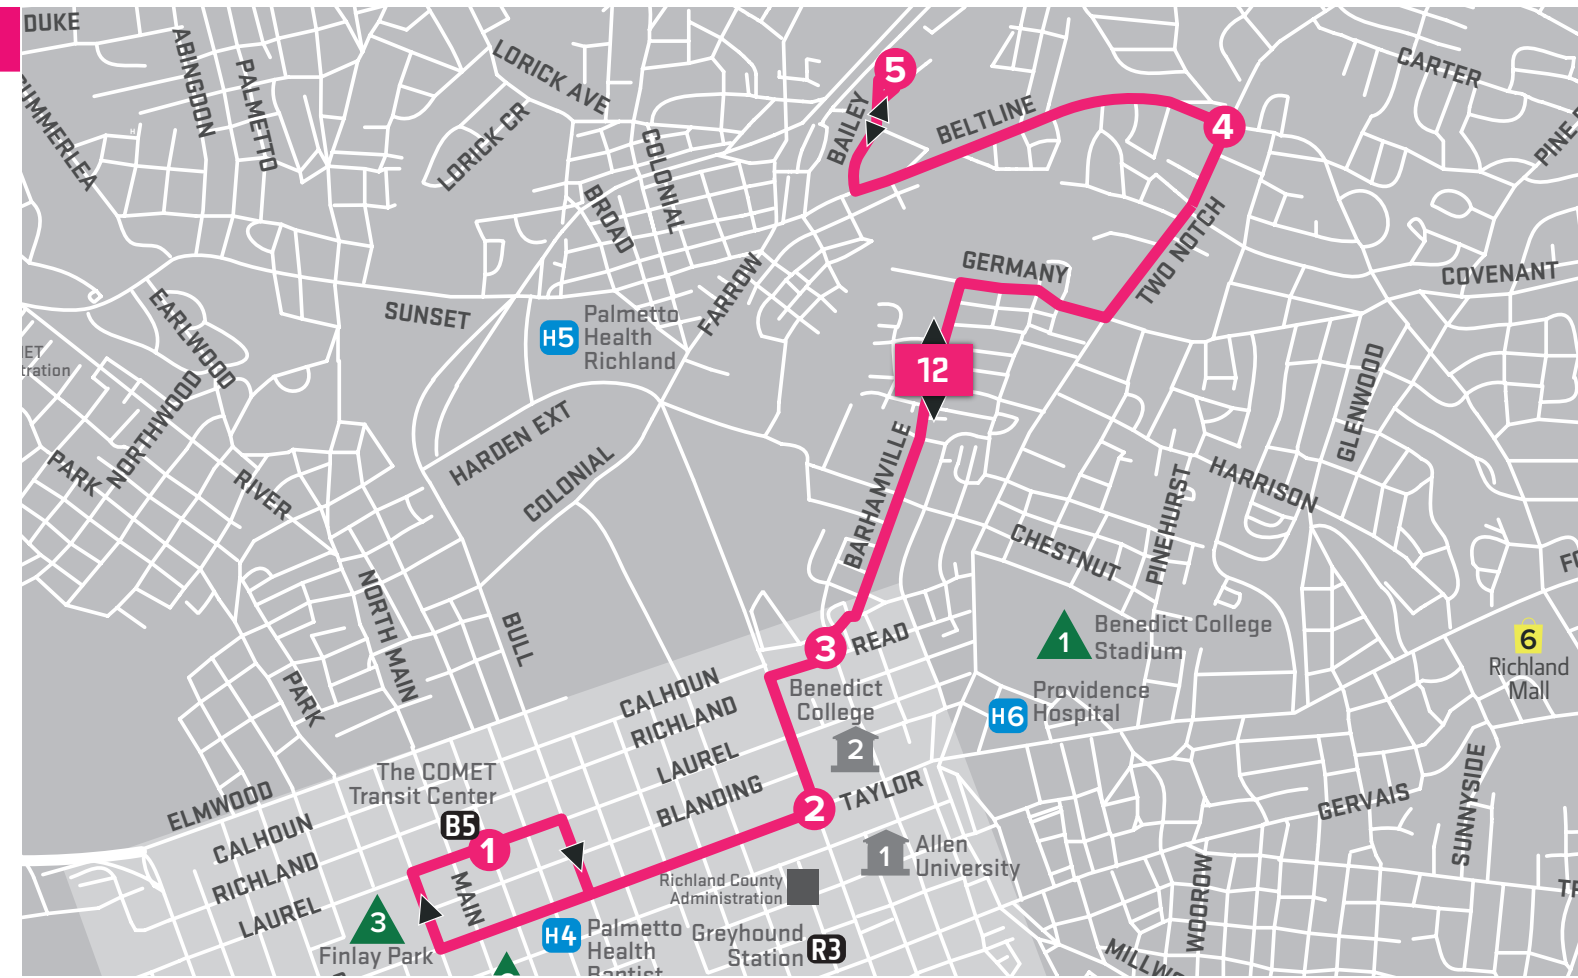

ROUTE 12

Edgewood

COLONY APTS » TRANSIT CENTER
Weekday Service

WEEKEND

ROUTE 12 OUTBOUND Transit Center to Colony Apts					ROUTE 12 INBOUND Colony Apts to Transit Center				
1	2	3	4	5	5	4	3	2	1
LAUREL & SUMTER	HARDEN & TAYLOR	OAK & READ	BELTLINE & TWO NOTCH	COLONY APTS	COLONY APTS	BELTLINE & TWO NOTCH	OAK & READ	HARDEN & TAYLOR	LAUREL & SUMTER
DPT	DPT	DPT	DPT	DPT	ARR	DPT	DPT	DPT	ARR
5:30 AM	5:35 AM	5:39 AM	5:45 AM	5:49 AM	5:52 AM	5:59 AM	6:06 AM	6:09 AM	6:15 AM
6:30 AM	6:35 AM	6:39 AM	6:45 AM	6:49 AM	6:52 AM	6:59 AM	7:06 AM	7:09 AM	7:15 AM
7:30 AM	7:35 AM	7:39 AM	7:45 AM	7:49 AM	7:52 AM	7:59 AM	8:06 AM	8:09 AM	8:15 AM
8:30 AM	8:35 AM	8:39 AM	8:45 AM	8:49 AM	8:52 AM	8:59 AM	9:06 AM	9:09 AM	9:15 AM
9:30 AM	9:35 AM	9:39 AM	9:45 AM	9:49 AM	9:52 AM	9:59 AM	10:06 AM	10:09 AM	10:15 AM
10:30 AM	10:35 AM	10:39 AM	10:45 AM	10:49 AM	10:52 AM	10:59 AM	11:06 AM	11:09 AM	11:15 AM
11:30 AM	11:35 AM	11:39 AM	11:45 AM	11:49 AM	11:52 AM	11:59 AM	12:06 PM	12:09 PM	12:15 PM
12:30 PM	12:35 PM	12:39 PM	12:45 PM	12:49 PM	12:52 PM	12:59 PM	1:06 PM	1:09 PM	1:15 PM
1:30 PM	1:35 PM	1:39 PM	1:45 PM	1:49 PM	1:52 PM	1:59 PM	2:06 PM	2:09 PM	2:15 PM
2:30 PM	2:35 PM	2:39 PM	2:45 PM	2:49 PM	2:52 PM	2:59 PM	3:06 PM	3:09 PM	3:15 PM
3:30 PM	3:35 PM	3:39 PM	3:45 PM	3:49 PM	3:52 PM	3:59 PM	4:06 PM	4:09 PM	4:15 PM
4:30 PM	4:35 PM	4:39 PM	4:45 PM	4:49 PM	4:52 PM	4:59 PM	5:06 PM	5:09 PM	5:15 PM
5:30 PM	5:35 PM	5:39 PM	5:45 PM	5:49 PM	5:52 PM	5:59 PM	6:06 PM	6:09 PM	6:15 PM
6:30 PM	6:35 PM	6:39 PM	6:45 PM	6:49 PM	6:52 PM	6:59 PM	7:06 PM	7:09 PM	7:15 PM
7:30 PM	7:35 PM	7:39 PM	7:45 PM	7:49 PM	7:52 PM	7:59 PM	8:06 PM	8:09 PM	8:15 PM
8:30 PM	8:35 PM	8:39 PM	8:45 PM	8:49 PM	8:52 PM	8:59 PM	9:06 PM	9:09 PM	9:15 PM
9:30 PM	9:35 PM	9:39 PM	9:45 PM	9:49 PM	9:52 PM	9:59 PM	10:06 PM	10:09 PM	10:15 PM