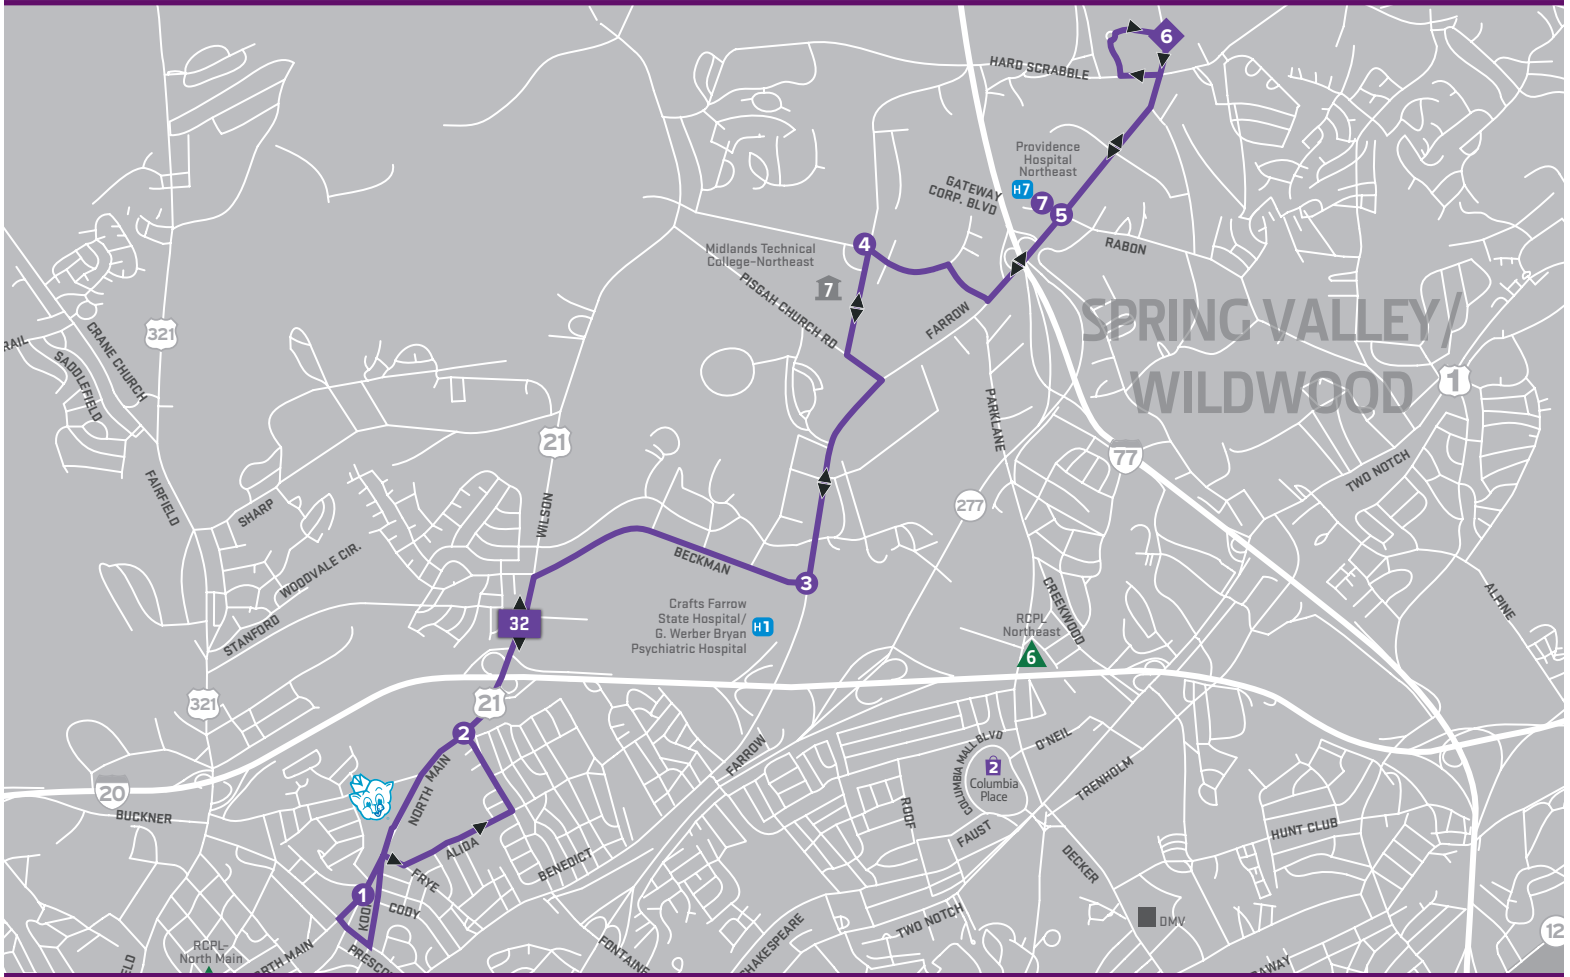

Midlands Technical College N.E

Campus

Farrow Road

Highland Center

CENTRAL MIDLANDS TRANSIT

ROUTE 32 North Main NORTH MAIN » FARROW » HARDSCRABBLE 7 Day Service

7 DAY SERVICE

ROUTE 32 OUTBOUND North Main to Highland Center					
1	2	3	4	5	6
KOON & CODY	WILKES & N. MAIN	BECKMAN & FARROW	MIDLANDS TECH. COLL.	FARROW & RABON	HIGHLAND CTR DR
DPT	ARR	ARR	ARR	ARR	ARR
6:50 AM	6:56 AM	7:04 AM	7:10 AM	7:15 AM	7:19 AM
7:50 AM	7:56 AM	8:04 AM	8:10 AM	8:15 AM	8:19 AM
8:50 AM	8:56 AM	9:04 AM	9:10 AM	9:15 AM	9:19 AM
9:50 AM	9:56 AM	10:04 AM	10:10 AM	10:15 AM	10:19 AM
10:50 AM	10:56 AM	11:04 AM	11:10 AM	11:15 AM	11:19 AM
11:50 AM	11:56 AM	12:04 PM	12:10 PM	12:15 PM	12:19 PM
12:50 PM	12:56 PM	1:04 PM	1:10 PM	1:15 PM	1:19 PM
1:50 PM	1:56 PM	2:04 PM	2:10 PM	2:15 PM	2:19 PM
2:50 PM	2:56 PM	3:04 PM	3:10 PM	3:15 PM	3:19 PM
3:50 PM	3:56 PM	4:04 PM	4:10 PM	4:15 PM	4:19 PM
4:50 PM	4:56 PM	5:04 PM	5:10 PM	5:15 PM	5:19 PM
5:50 PM	5:56 PM	6:04 PM	6:10 PM	6:15 PM	6:19 PM
6:50 PM	6:56 PM	7:04 PM	7:10 PM	7:15 PM	7:19 PM
7:50 PM	7:56 PM	8:04 PM	8:10 PM	8:15 PM	8:19 PM
8:50 PM	8:56 PM	9:04 PM	9:10 PM	9:15 PM	9:19 PM

ROUTE 32 INBOUND Highland Center to North Main				
6	7	4	3	1
HIGHLAND CTR DR	FARROW & GATEWAY CORP BLVD	MIDLANDS TECH COLLEGE	FARROW & BECKMAN	KOON & CODY
DPT	ARR	ARR	ARR	ARR
				6:45 AM
7:22 AM	7:26 AM	7:32 AM	7:37 AM	7:45 AM
8:22 AM	8:26 AM	8:32 AM	8:37 AM	8:45 AM
9:22 AM	9:26 AM	9:32 AM	9:37 AM	9:45 AM
10:22 AM	10:26 AM	10:32 AM	10:37 AM	10:45 AM
11:22 AM	11:26 AM	11:32 AM	11:37 AM	11:45 AM
12:22 PM	12:26 PM	12:32 PM	12:37 PM	12:45 PM
1:22 PM	1:26 PM	1:32 PM	1:37 PM	1:45 PM
2:22 PM	2:26 PM	2:32 PM	2:37 PM	2:45 PM
3:22 PM	3:26 PM	3:32 PM	3:37 PM	3:45 PM
4:22 PM	4:26 PM	4:32 PM	4:37 PM	4:45 PM
5:22 PM	5:26 PM	5:32 PM	5:37 PM	5:45 PM
6:22 PM	6:26 PM	6:32 PM	6:37 PM	6:45 PM
7:22 PM	7:26 PM	7:32 PM	7:37 PM	7:45 PM
8:22 PM	8:26 PM	8:32 PM	8:37 PM	8:45 PM
9:22 PM	9:26 PM	9:32 PM	9:37 PM	9:45 PM