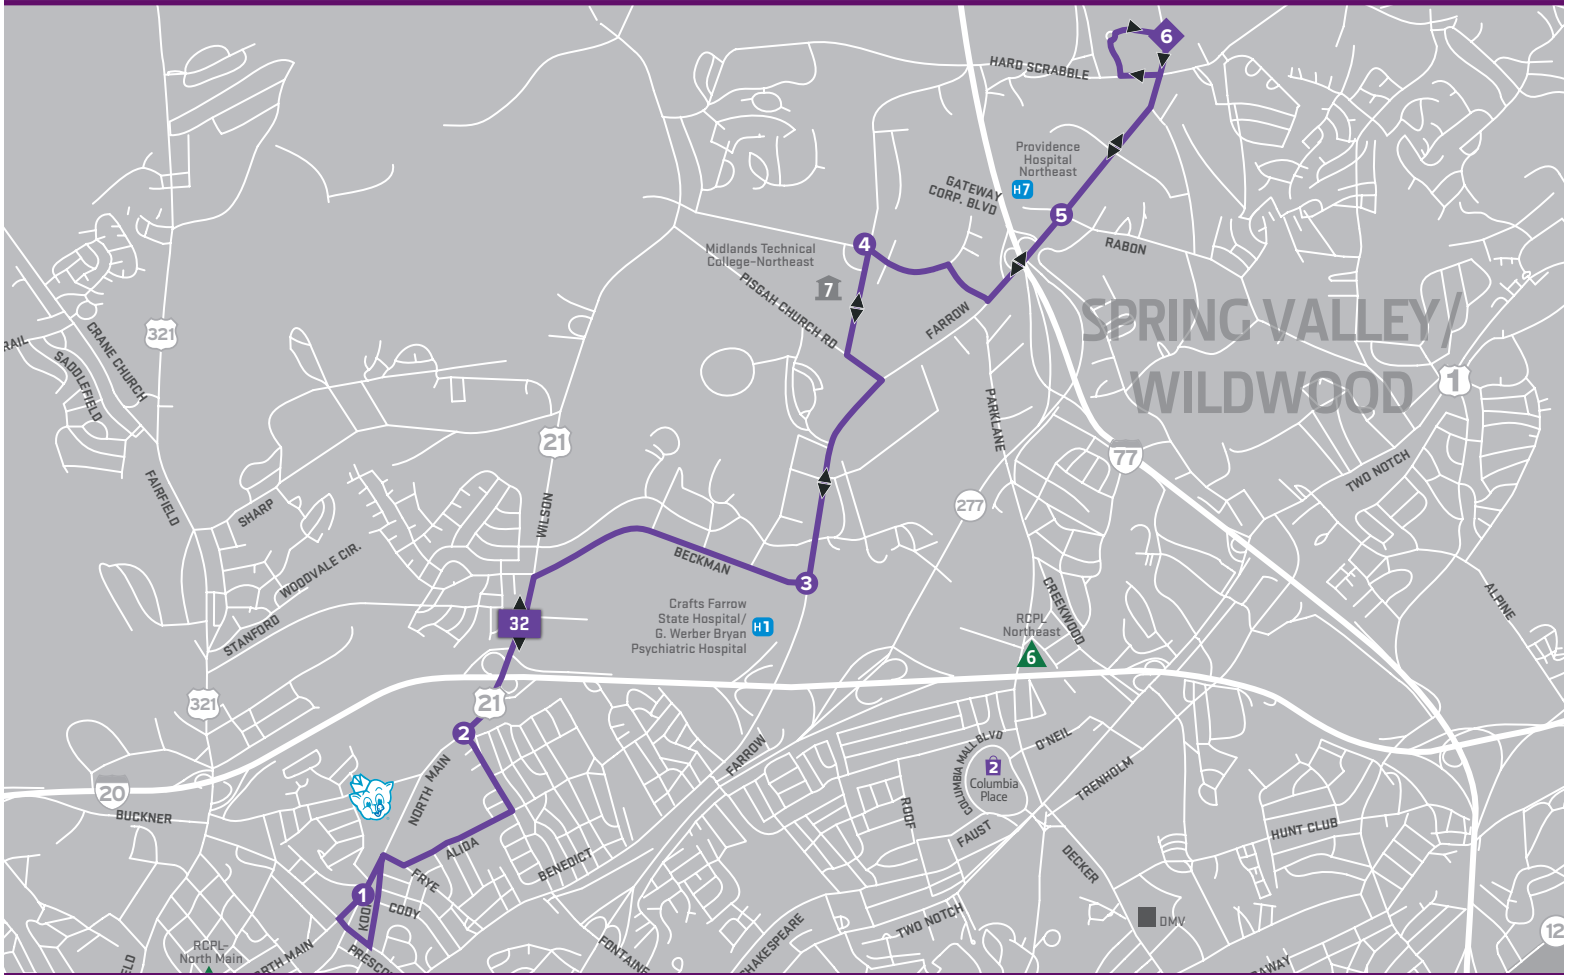

ROUTE 32 NORTH MAIN/HARDCRABBLE

7 Day Service

Effective May 7, 2018

7 DAYS

Hourly 6:50 AM – 8:47 PM

- Koon & Cody
- Beckman Road
- Midlands Technical College N.E
- Campus
- Farrow Road
- Highland Center

ROUTE 32 North Main NORTH MAIN » FARROW » HARDCRABBLE 7 Day Service