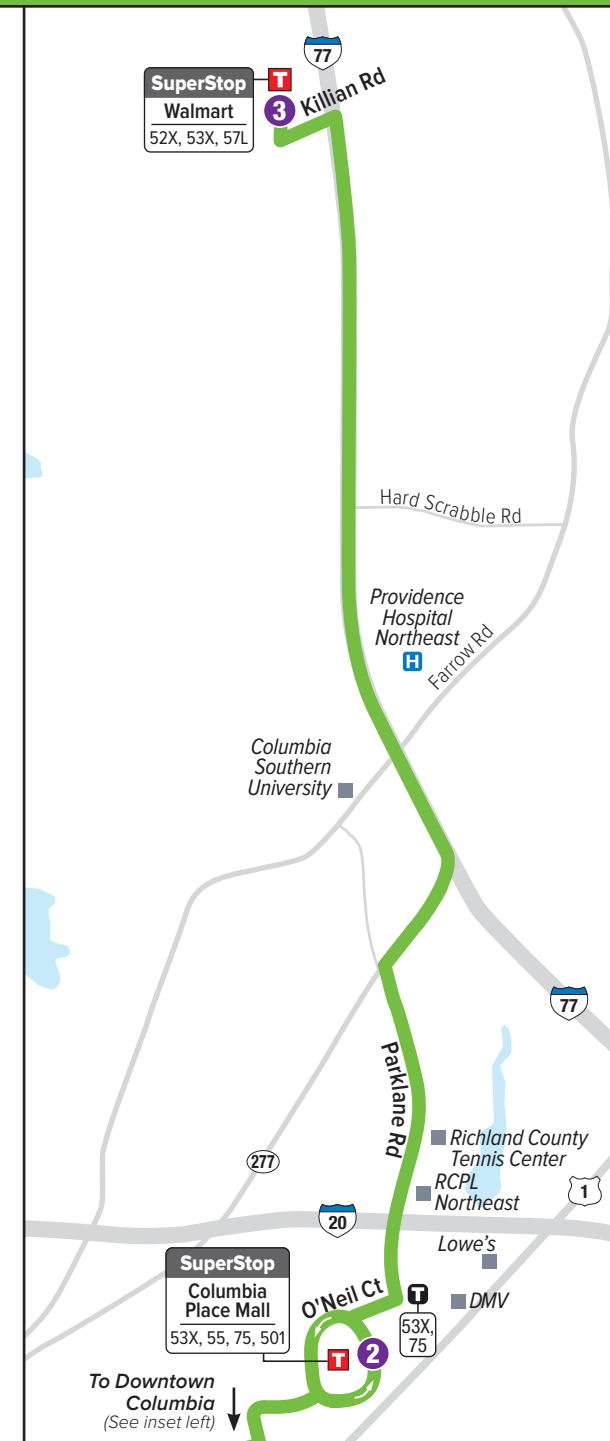

53X Killian Road Express

Killian Road Walmart • Columbia Place Mall • Transit Center

LEGEND

- Regular Route
- Timepoint
- Point of Interest
- Piggly Wiggly Ticket Location
- SuperStop
- Transfer Point
- Connecting Route(s)

© 2019, Central Midlands Regional Transit Authority
Design by Smartmaps, Knoxville, TN

ROUTE 53X MONDAY - FRIDAY

To Killian Road Walmart

Stop #	Transit Center Laurel & Sumter	Columbia Place Mall SuperStop (Arrives)	Columbia Place Mall SuperStop (Departs)	Killian Rd. Walmart SuperStop (Arrives)	Continues as route #
AM	1311	1328	1328	1723	
	5:59	6:14	6:15	6:27	57L
	6:59	7:14	7:15	7:27	57L
	7:59	8:14	8:15	8:27	57L
	8:59	9:14	9:15	9:27	57L
PM					
	12:59	1:14	1:15	1:27	57L
	1:59	2:14	2:15	2:27	57L
	3:59	4:14	4:15	4:27	57L
	4:59	5:14	5:15	5:27	57L
	5:59	6:14	6:15	6:27	57L
	6:59	7:14	7:15	7:27	57L
	7:59	8:14	8:15	8:27	57L

ROUTE 53X MONDAY - FRIDAY

To Transit Center

Stop #	Killian Rd. Walmart SuperStop (Departs)	Columbia Place Mall SuperStop (Arrives)	Columbia Place Mall SuperStop (Departs)	Transit Center Laurel & Sumter
AM	1723	1328	1328	1311
	6:30	6:42	6:43	6:58
	7:30	7:42	7:43	7:58
	8:30	8:42	8:43	8:58
	9:30	9:42	9:43	9:58
PM				
	1:30	1:42	1:43	1:58
	2:30	2:42	2:43	2:58
	4:30	4:42	4:43	4:58
	5:30	5:42	5:43	5:58
	6:30	6:42	6:43	6:58
	7:30	7:42	7:43	7:58
	8:30	8:42	8:43	8:58