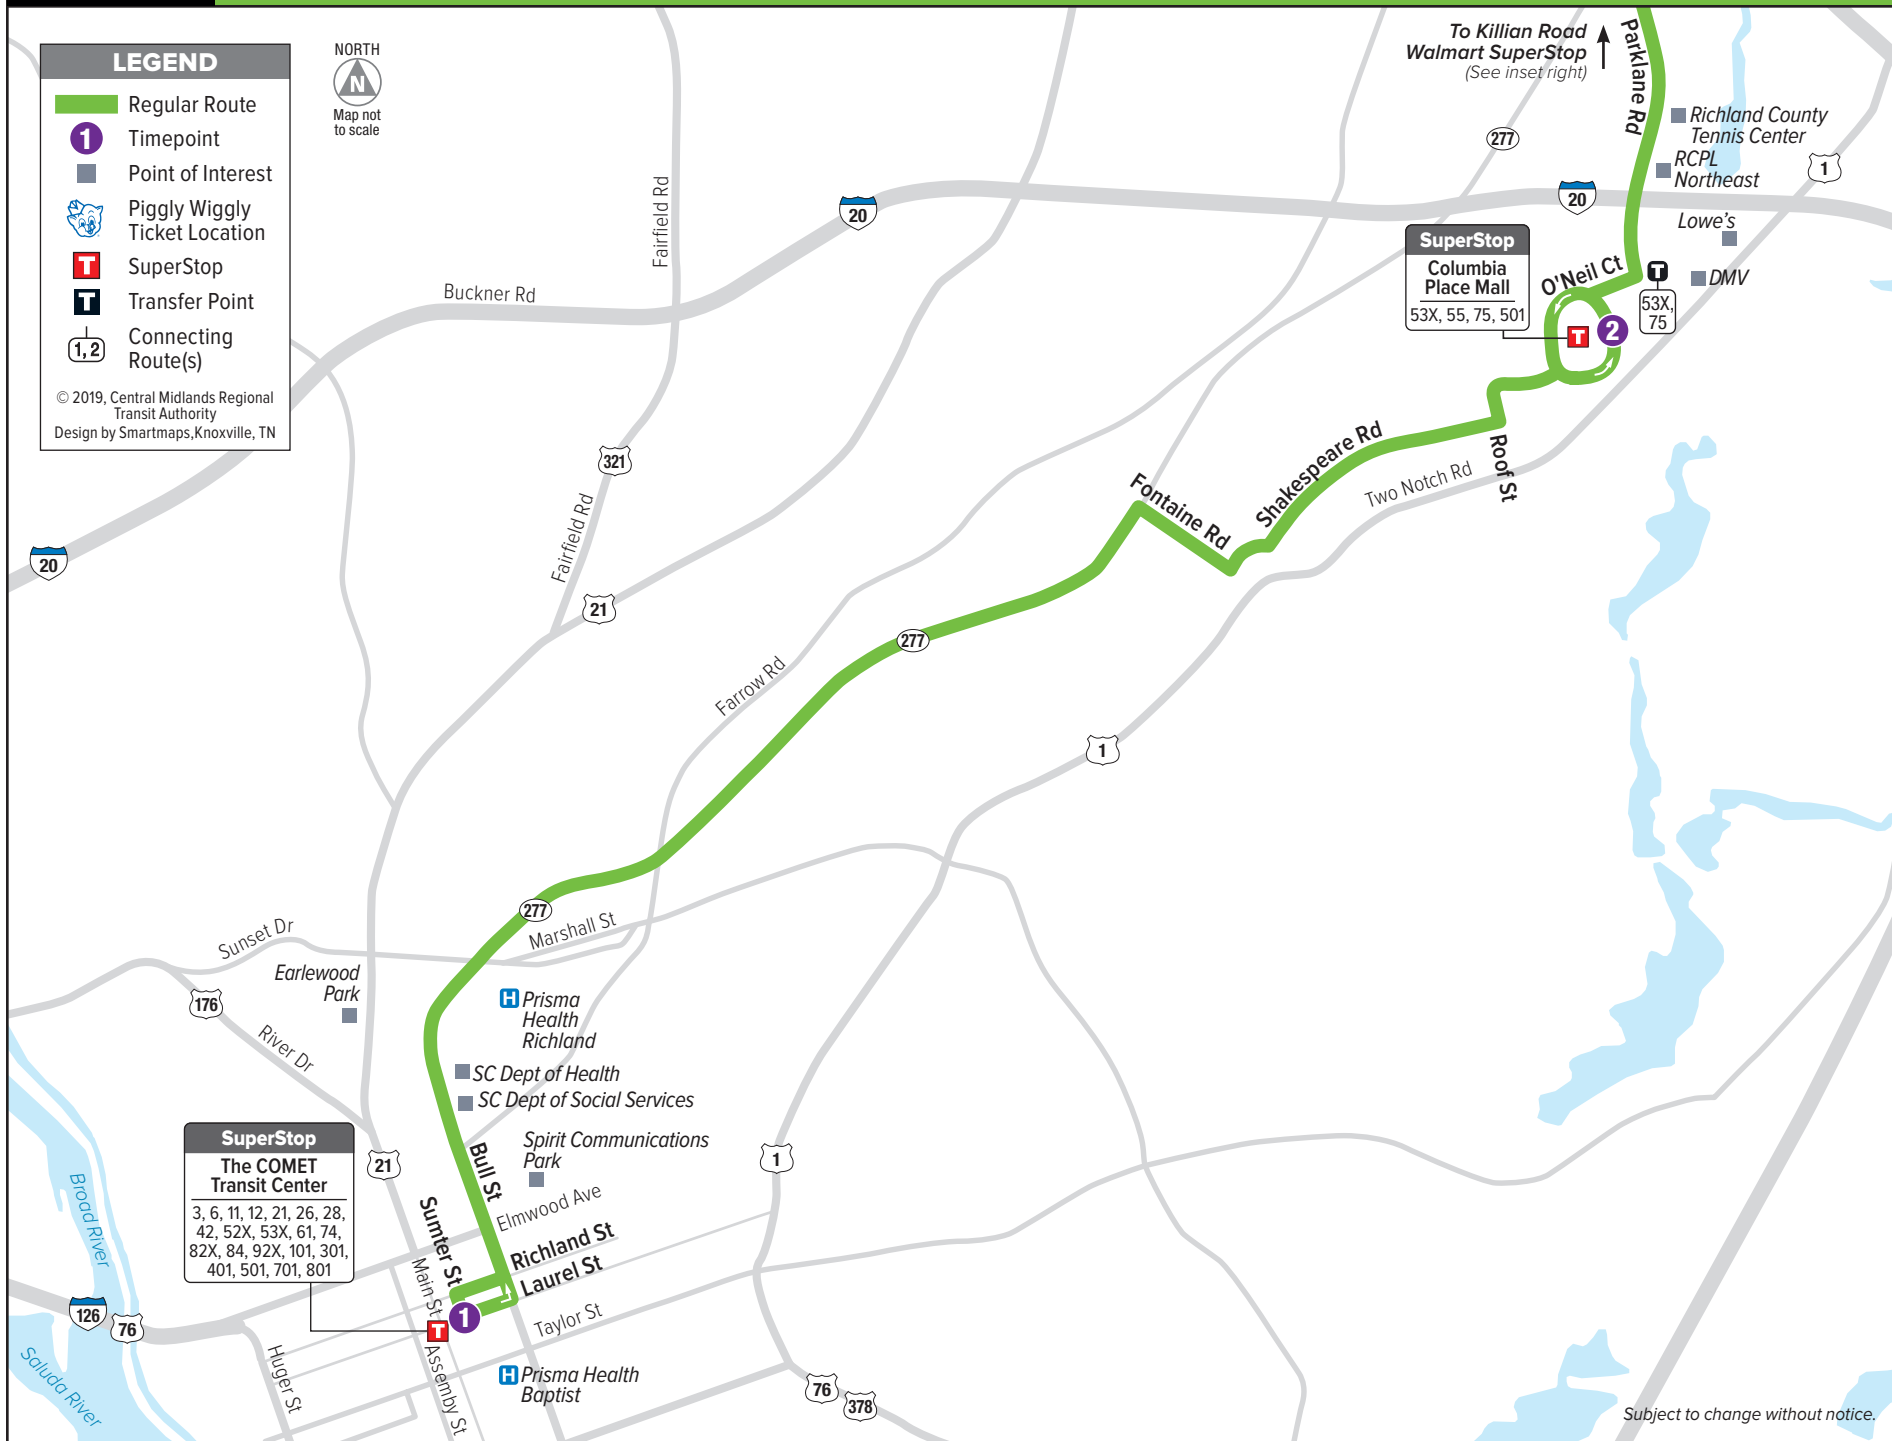

53X Killian Road Express

Killian Road Walmart • Columbia Place Mall • Transit Center

LEGEND

- Regular Route
- Timepoint
- Point of Interest
- Piggly Wiggly Ticket Location
- SuperStop
- Transfer Point
- Connecting Route(s)

© 2019, Central Midlands Regional Transit Authority
Design by Smartmaps, Knoxville, TN

ROUTE 53X MONDAY - FRIDAY

To Killian Road Walmart

Stop #	Transit Center Laurel & Sumter	Columbia Place Mall SuperStop (Arrives)	Columbia Place Mall SuperStop (Departs)	Killian Rd. Walmart SuperStop (Arrives)	Continues as route #
AM	1311	1328	1328	1723	
	5:59	6:14	6:15	6:27	57L
	6:59	7:14	7:15	7:27	57L
	7:59	8:14	8:15	8:27	57L
	8:59	9:14	9:15	9:27	57L
PM					
	12:59	1:14	1:15	1:27	57L
	1:59	2:14	2:15	2:27	57L
	3:59	4:14	4:15	4:27	57L
	4:59	5:14	5:15	5:27	57L
	5:59	6:14	6:15	6:27	57L
	6:59	7:14	7:15	7:27	57L
	7:59	8:14	8:15	8:27	57L

ROUTE 53X MONDAY - FRIDAY

To Transit Center

Stop #	Killian Rd. Walmart SuperStop (Departs)	Columbia Place Mall SuperStop (Arrives)	Columbia Place Mall SuperStop (Departs)	Transit Center Laurel & Sumter
AM	1723	1328	1328	1311
	6:30	6:42	6:43	6:58
	7:30	7:42	7:43	7:58
	8:30	8:42	8:43	8:58
	9:30	9:42	9:43	9:58
PM				
	1:30	1:42	1:43	1:58
	2:30	2:42	2:43	2:58
	4:30	4:42	4:43	4:58
	5:30	5:42	5:43	5:58
	6:30	6:42	6:43	6:58
	7:30	7:42	7:43	7:58
	8:30	8:42	8:43	8:58

AM times are lightface; PM times are boldface. Please arrive at your stop at least 5 minutes before the scheduled arrival time. Since safe service is a priority at The COMET, buses may be delayed due to traffic, weather, construction or other factors beyond our control. We apologize for any inconvenience caused should the bus be delayed.