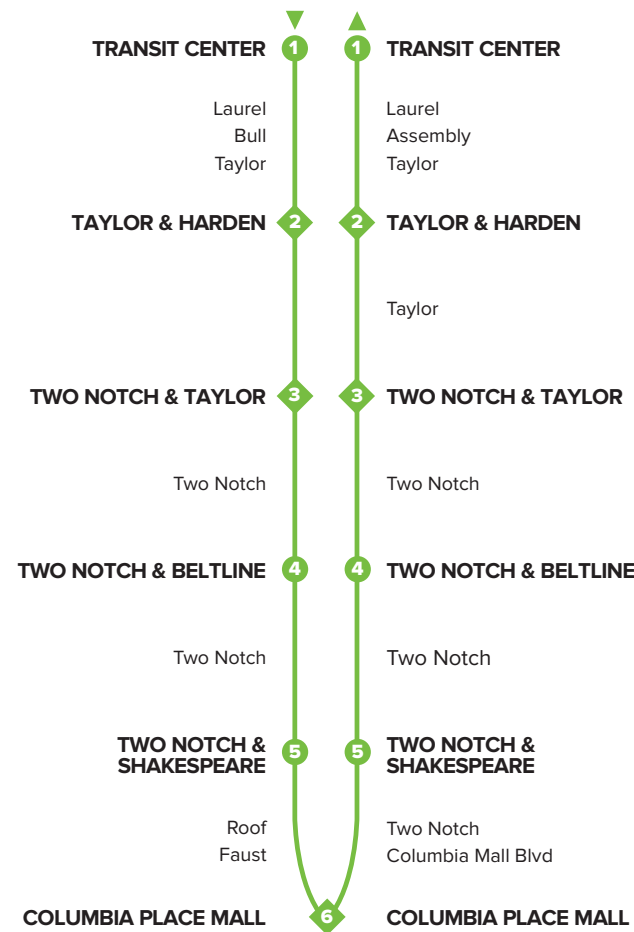

6	5	4	3	2	1
COLUMBIA PLACE MALL	TWO NOTCH & SHAKESPEARE	TWO NOTCH & BELTLINE	TWO NOTCH & TAYLOR	TAYLOR & HARDEN	TRANSIT CENTER SUMTER & LAUREL
DPT	ARR	ARR	ARR	ARR	ARR
6:33 AM	6:37 AM	6:42 AM	6:49 AM	6:51 AM	6:56 AM
7:03 AM	7:07 AM	7:12 AM	7:19 AM	7:21 AM	7:26 AM
7:33 AM	7:37 AM	7:42 AM	7:49 AM	7:51 AM	7:56 AM
8:03 AM	8:07 AM	8:12 AM	8:19 AM	8:21 AM	8:26 AM
8:33 AM	8:37 AM	8:42 AM	8:49 AM	8:51 AM	8:56 AM
9:03 AM	9:07 AM	9:12 AM	9:19 AM	9:21 AM	9:26 AM
9:33 AM	9:37 AM	9:42 AM	9:49 AM	9:51 AM	9:56 AM
10:03 AM	10:07 AM	10:12 AM	10:19 AM	10:21 AM	10:26 AM
10:33 AM	10:37 AM	10:42 AM	10:49 AM	10:51 AM	10:56 AM
11:03 AM	11:07 AM	11:12 AM	11:19 AM	11:21 AM	11:26 AM
11:33 AM	11:37 AM	11:42 AM	11:49 AM	11:51 AM	11:56 AM
12:03 PM	12:07 PM	12:12 PM	12:19 PM	12:21 PM	12:26 PM
12:33 PM	12:37 PM	12:42 PM	12:49 PM	12:51 PM	12:56 PM
1:03 PM	1:07 PM	1:12 PM	1:19 PM	1:21 PM	1:26 PM
1:33 PM	1:37 PM	1:42 PM	1:49 PM	1:51 PM	1:56 PM
2:03 PM	2:07 PM	2:12 PM	2:19 PM	2:21 PM	2:26 PM
2:33 PM	2:37 PM	2:42 PM	2:49 PM	2:51 PM	2:56 PM
3:03 PM	3:07 PM	3:12 PM	3:19 PM	3:21 PM	3:26 PM
3:33 PM	3:37 PM	3:42 PM	3:49 PM	3:51 PM	3:56 PM
4:03 PM	4:07 PM	4:12 PM	4:19 PM	4:21 PM	4:26 PM
4:33 PM	4:37 PM	4:42 PM	4:49 PM	4:51 PM	4:56 PM
5:03 PM	5:07 PM	5:12 PM	5:19 PM	5:21 PM	5:26 PM
5:33 PM	5:37 PM	5:42 PM	5:49 PM	5:51 PM	5:56 PM
6:03 PM	6:07 PM	6:12 PM	6:19 PM	6:21 PM	6:26 PM
6:33 PM	6:37 PM	6:42 PM	6:49 PM	6:51 PM	6:56 PM
7:03 PM	7:07 PM	7:12 PM	7:19 PM	7:21 PM	7:26 PM
7:33 PM	7:37 PM	7:42 PM	7:49 PM	7:51 PM	7:56 PM
8:33 PM	8:37 PM	8:42 PM	8:49 PM	8:51 PM	8:56 PM
9:33 PM	9:37 PM	9:42 PM	9:49 PM	9:51 PM	9:56 PM
10:33 PM	10:37 PM	10:42 PM	10:49 PM	10:51 PM	10:56 PM

On the Bus

Meredith Cook (age 11)

A girl walks up the stairs of the bus.

The soles of her sneakers hit the stairs slowly and confidently.

A man boards the bus, holding a briefcase, a cup of coffee, all the while talking into his phone.

A woman sits, turns the pages of her newspaper, filled with ads for furniture and candles.

Poem selected by Ed Madden, Columbia poet laureate, for Poems on The COMET 2015