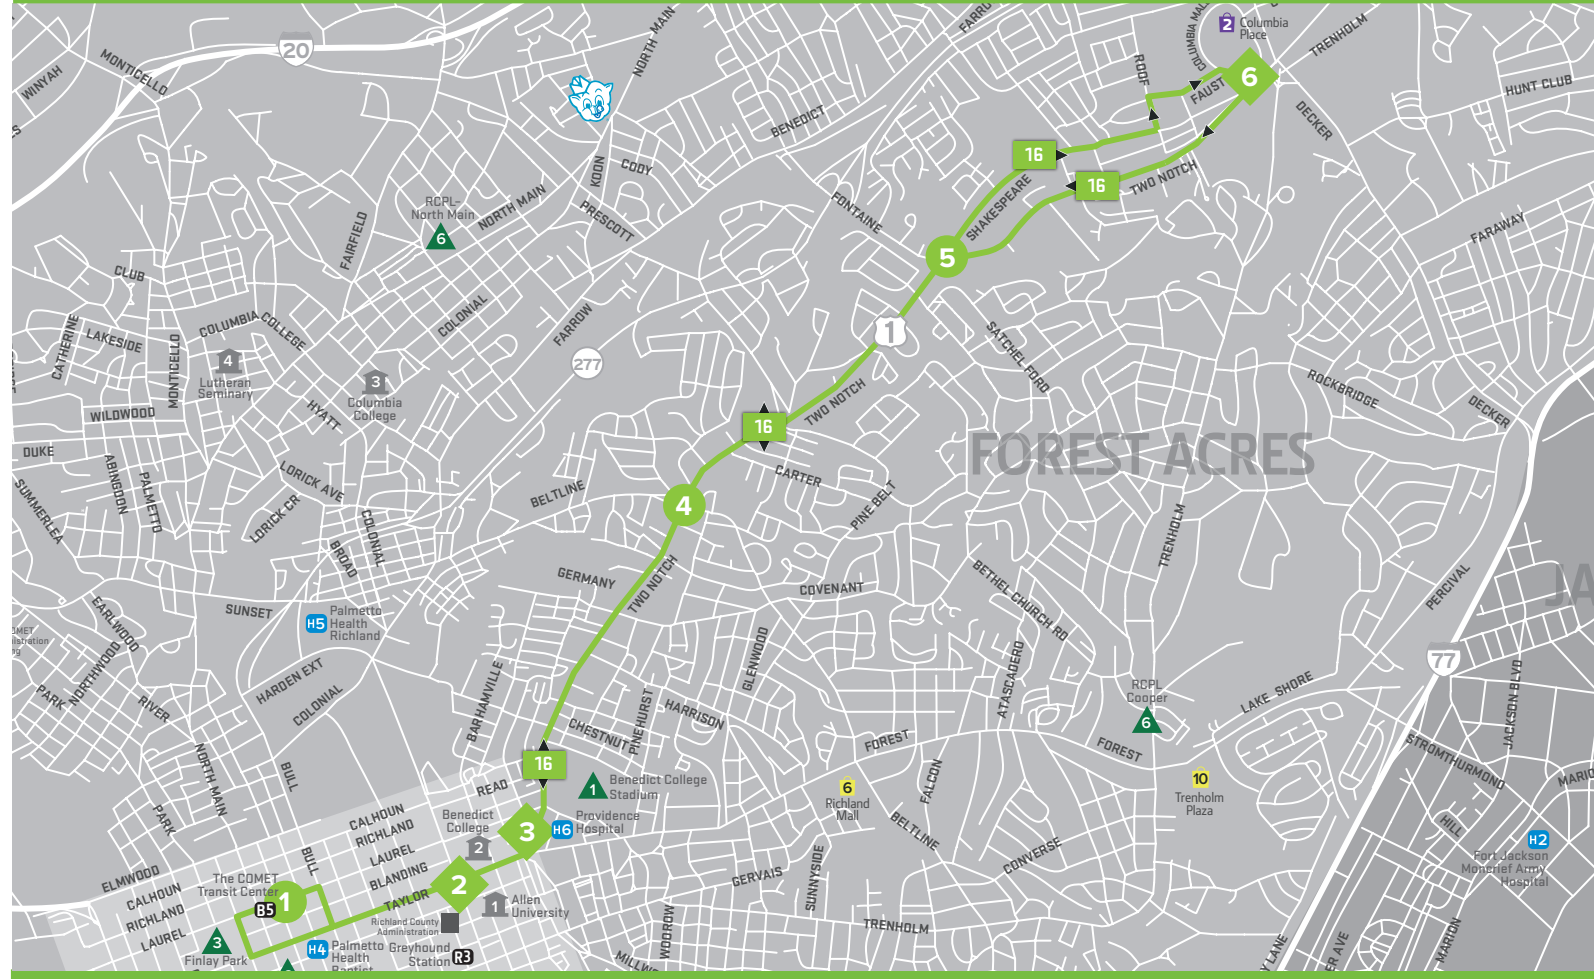

THE 501 Two Notch Road COLUMBIA PLACE MALL » TRANSIT CENTER Weekend Service

Questions? (803) 255-7100

WEEKEND

THE 501 OUTBOUND | Transit Center to Columbia Place Mall

1	2	3	4	5	6	6	5	4	3	2	1
TRANSIT CENTER SUMNER & LAUREL	TAYLOR & HARDEN	TWO NOTCH & TAYLOR	TWO NOTCH & BELTLINE	TWO NOTCH & SHAKESPEARE	COLUMBIA PLACE MALL	COLUMBIA PLACE MALL	TWO NOTCH & SHAKESPEARE	TWO NOTCH & BELTLINE	TWO NOTCH & TAYLOR	TAYLOR & HARDEN	TRANSIT CENTER SUMNER & LAUREL
DPT	ARR	ARR	ARR	ARR	ARR	DPT	ARR	ARR	ARR	ARR	ARR
7:00 AM	7:06 AM	7:08 AM	7:15 AM	7:22 AM	7:28 AM	7:33 AM	7:37 AM	7:42 AM	7:49 AM	7:51 AM	7:56 AM
8:00 AM	8:06 AM	8:08 AM	8:15 AM	8:22 AM	8:28 AM	8:33 AM	8:37 AM	8:42 AM	8:49 AM	8:51 AM	8:56 AM
9:00 AM	9:06 AM	9:08 AM	9:15 AM	9:22 AM	9:28 AM	9:33 AM	9:37 AM	9:42 AM	9:49 AM	9:51 AM	9:56 AM
10:00 AM	10:06 AM	10:08 AM	10:15 AM	10:22 AM	10:28 AM	10:33 AM	10:37 AM	10:42 AM	10:49 AM	10:51 AM	10:56 AM
11:00 AM	11:06 AM	11:08 AM	11:15 AM	11:22 AM	11:28 AM	11:33 AM	11:37 AM	11:42 AM	11:49 AM	11:51 AM	11:56 AM
12:00 PM	12:06 PM	12:08 PM	12:15 PM	12:22 PM	12:28 PM	12:33 PM	12:37 PM	12:42 PM	12:49 PM	12:51 PM	12:56 PM
1:00 PM	1:06 PM	1:08 PM	1:15 PM	1:22 PM	1:28 PM	1:33 PM	1:37 PM	1:42 PM	1:49 PM	1:51 PM	1:56 PM
2:00 PM	2:06 PM	2:08 PM	2:15 PM	2:22 PM	2:28 PM	2:33 PM	2:37 PM	2:42 PM	2:49 PM	2:51 PM	2:56 PM
3:00 PM	3:06 PM	3:08 PM	3:15 PM	3:22 PM	3:28 PM	3:33 PM	3:37 PM	3:42 PM	3:49 PM	3:51 PM	3:56 PM
4:00 PM	4:06 PM	4:08 PM	4:15 PM	4:22 PM	4:28 PM	4:33 PM	4:37 PM	4:42 PM	4:49 PM	4:51 PM	4:56 PM
5:00 PM	5:06 PM	5:08 PM	5:15 PM	5:22 PM	5:28 PM	5:33 PM	5:37 PM	5:42 PM	5:49 PM	5:51 PM	5:56 PM
6:00 PM	6:06 PM	6:08 PM	6:15 PM	6:22 PM	6:28 PM	6:33 PM	6:37 PM	6:42 PM	6:49 PM	6:51 PM	6:56 PM
7:00 PM	7:06 PM	7:08 PM	7:15 PM	7:22 PM	7:28 PM	7:33 PM	7:37 PM	7:42 PM	7:49 PM	7:51 PM	7:56 PM
8:00 PM	8:06 PM	8:08 PM	8:15 PM	8:22 PM	8:28 PM	8:33 PM	8:37 PM	8:42 PM	8:49 PM	8:51 PM	8:56 PM
9:00 PM	9:06 PM	9:08 PM	9:15 PM	9:22 PM	9:28 PM	9:33 PM	9:37 PM	9:42 PM	9:49 PM	9:51 PM	9:56 PM