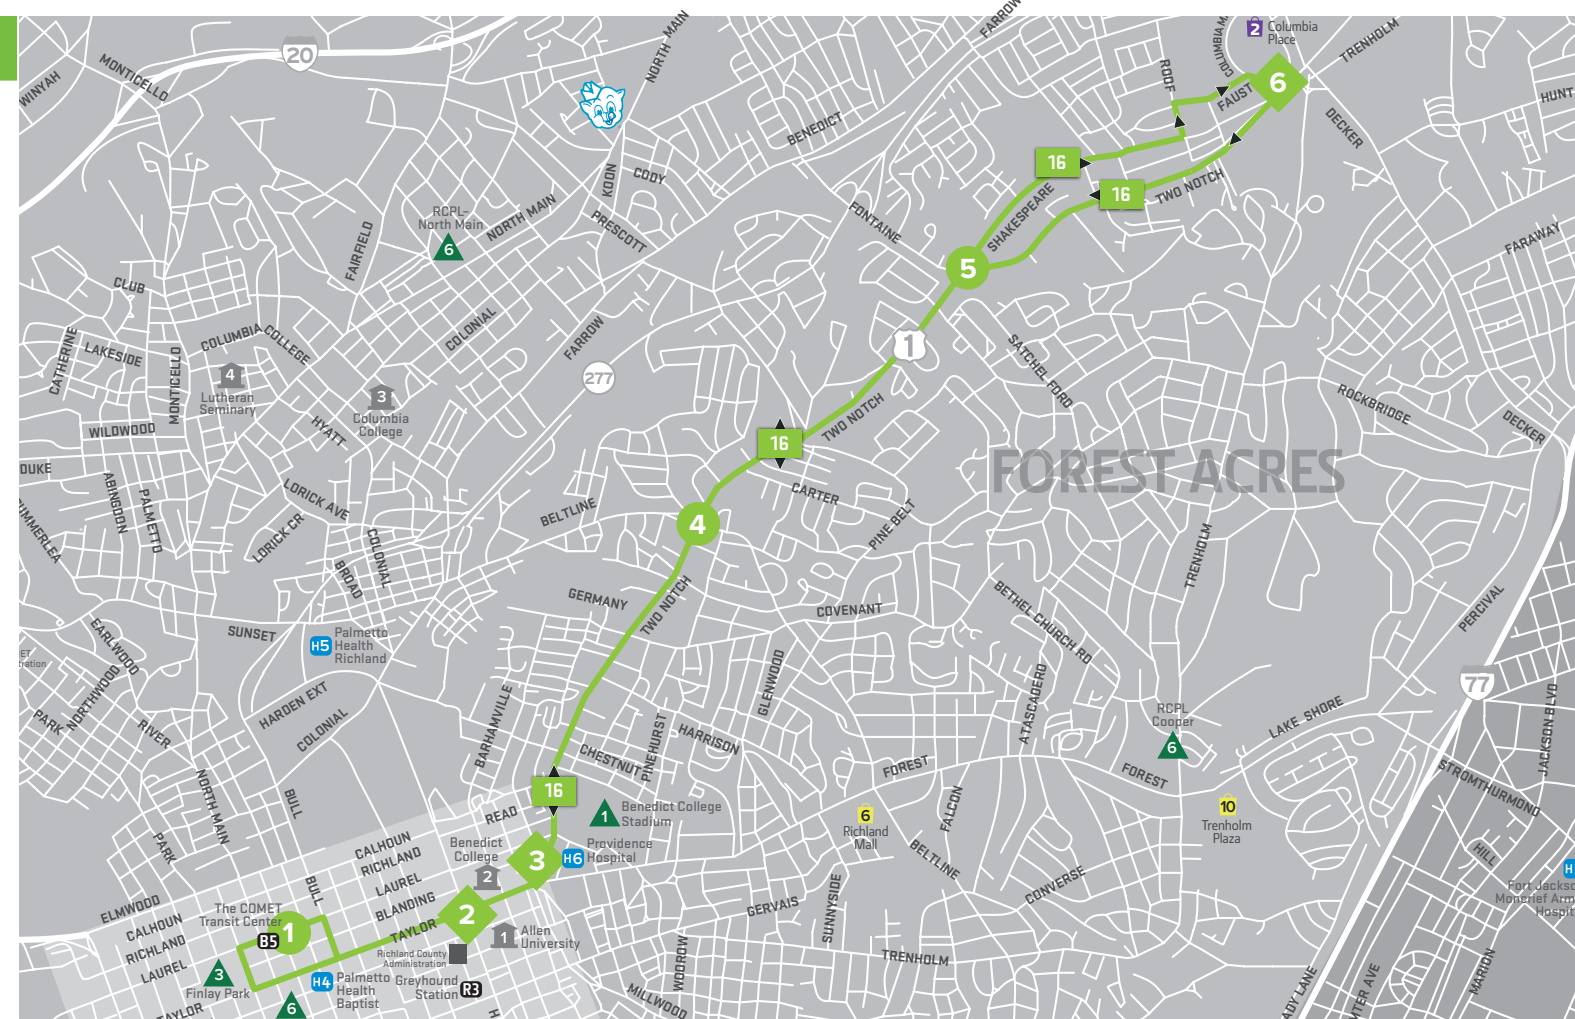

6	5	4	3	2	1
COLUMBIA PLACE MALL	TWO NOTCH & SHAKESPEARE	TWO NOTCH & BELTLINE	TWO NOTCH & TAYLOR	TAYLOR & HARDEN	TRANSIT CENTER SUMTER & LAUREL
DPT	ARR	ARR	ARR	ARR	ARR
6:33 AM	6:37 AM	6:42 AM	6:49 AM	6:51 AM	6:56 AM
7:03 AM	7:07 AM	7:12 AM	7:19 AM	7:21 AM	7:26 AM
7:33 AM	7:37 AM	7:42 AM	7:49 AM	7:51 AM	7:56 AM
8:03 AM	8:07 AM	8:12 AM	8:19 AM	8:21 AM	8:26 AM
8:33 AM	8:37 AM	8:42 AM	8:49 AM	8:51 AM	8:56 AM
9:03 AM	9:07 AM	9:12 AM	9:19 AM	9:21 AM	9:26 AM
9:33 AM	9:37 AM	9:42 AM	9:49 AM	9:51 AM	9:56 AM
10:03 AM	10:07 AM	10:12 AM	10:19 AM	10:21 AM	10:26 AM
10:33 AM	10:37 AM	10:42 AM	10:49 AM	10:51 AM	10:56 AM
11:03 AM	11:07 AM	11:12 AM	11:19 AM	11:21 AM	11:26 AM
11:33 AM	11:37 AM	11:42 AM	11:49 AM	11:51 AM	11:56 AM
12:03 PM	12:07 PM	12:12 PM	12:19 PM	12:21 PM	12:26 PM
12:33 PM	12:37 PM	12:42 PM	12:49 PM	12:51 PM	12:56 PM
1:03 PM	1:07 PM	1:12 PM	1:19 PM	1:21 PM	1:26 PM
1:33 PM	1:37 PM	1:42 PM	1:49 PM	1:51 PM	1:56 PM
2:03 PM	2:07 PM	2:12 PM	2:19 PM	2:21 PM	2:26 PM
2:33 PM	2:37 PM	2:42 PM	2:49 PM	2:51 PM	2:56 PM
3:03 PM	3:07 PM	3:12 PM	3:19 PM	3:21 PM	3:26 PM
3:33 PM	3:37 PM	3:42 PM	3:49 PM	3:51 PM	3:56 PM
4:03 PM	4:07 PM	4:12 PM	4:19 PM	4:21 PM	4:26 PM
4:33 PM	4:37 PM	4:42 PM	4:49 PM	4:51 PM	4:56 PM
5:03 PM	5:07 PM	5:12 PM	5:19 PM	5:21 PM	5:26 PM
5:33 PM	5:37 PM	5:42 PM	5:49 PM	5:51 PM	5:56 PM
6:03 PM	6:07 PM	6:12 PM	6:19 PM	6:21 PM	6:26 PM
6:33 PM	6:37 PM	6:42 PM	6:49 PM	6:51 PM	6:56 PM
7:03 PM	7:07 PM	7:12 PM	7:19 PM	7:21 PM	7:26 PM
7:33 PM	7:37 PM	7:42 PM	7:49 PM	7:51 PM	7:56 PM
8:33 PM	8:37 PM	8:42 PM	8:49 PM	8:51 PM	8:56 PM
9:33 PM	9:37 PM	9:42 PM	9:49 PM	9:51 PM	9:56 PM
10:33 PM	10:37 PM	10:42 PM	10:49 PM	10:51 PM	10:56 PM

On the Bus

Meredith Cook (age 11)

A girl walks up the stairs of the bus.

The soles of her sneakers hit the stairs slowly and confidently.

A man boards the bus, holding a briefcase, a cup of coffee, all the while talking into his phone.

A woman sits, turns the pages of her newspaper, filled with ads for furniture and candles.

Poem selected by Ed Madden, Columbia poet laureate, for Poems on The COMET 2015